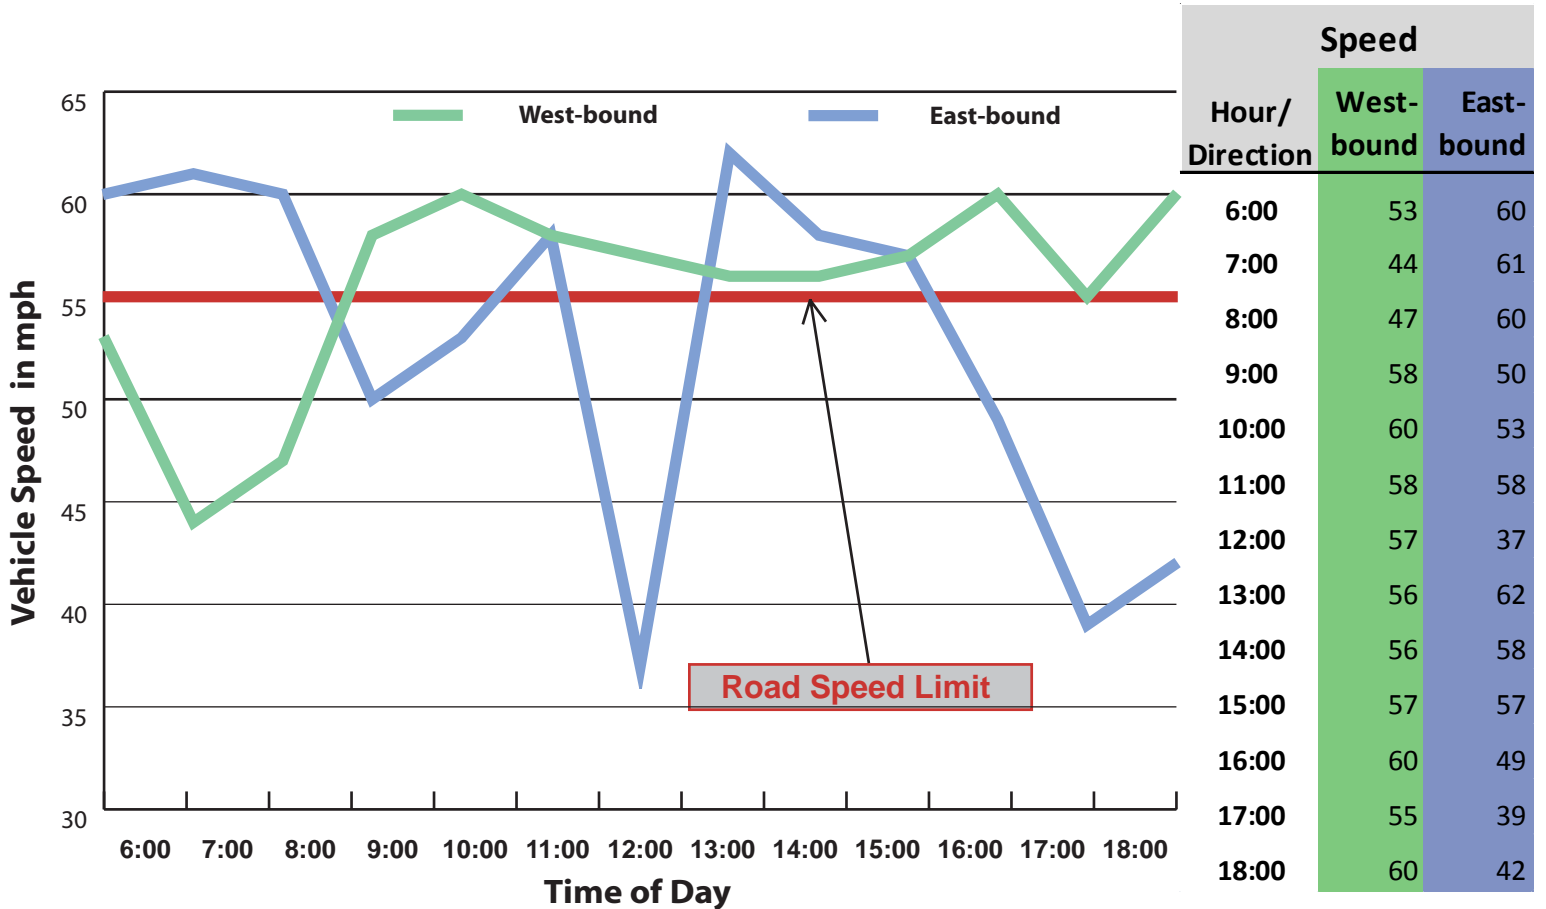

This page is intentionally left blank

G-1

G-2

Southern State Pkwy

G-3

Hour/ Direction	Speed	
	West-bound	East-bound
6:00	49	54
7:00	44	58
8:00	44	57
9:00	56	60
10:00	55	57
11:00	54	57
12:00	55	56
13:00	57	58
14:00	56	57
15:00	57	59
16:00	59	58
17:00	57	59
18:00	59	59

Sunrise Hwy

G-4

William Floyd Pkwy

G-5

Hour/ Direction	Speed	
	North-bound	South-bound
6:00	47	45
7:00	43	43
8:00	40	45
9:00	43	45
10:00	44	45
11:00	44	44
12:00	44	45
13:00	42	46
14:00	42	42
15:00	40	41
16:00	41	38
17:00	40	42
18:00	40	41