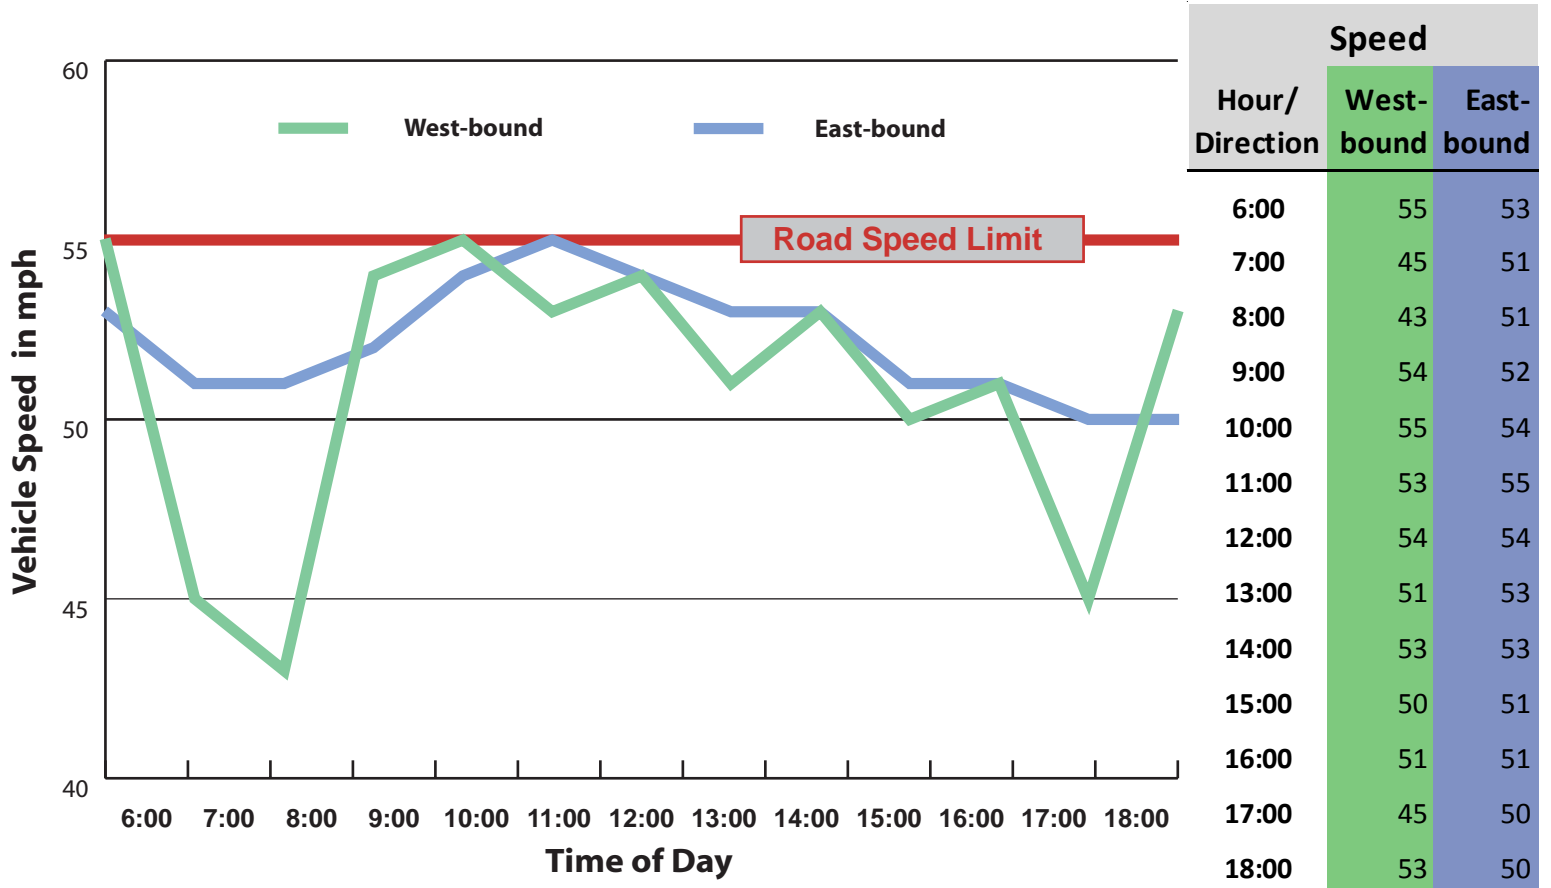

This page is intentionally left blank

G-1

G-2

Southern State Pkwy

G-3

Hour/ Direction	Speed	
	West-bound	East-bound
6:00	49	54
7:00	44	58
8:00	44	57
9:00	56	60
10:00	55	57
11:00	54	57
12:00	55	56
13:00	57	58
14:00	56	57
15:00	57	59
16:00	59	58
17:00	57	59
18:00	59	59

Sunrise Hwy

G-4

William Floyd Pkwy

G-5

Hour/ Direction	Speed	
	North-bound	South-bound
6:00	47	45
7:00	43	43
8:00	40	45
9:00	43	45
10:00	44	45
11:00	44	44
12:00	44	45
13:00	42	46
14:00	42	42
15:00	40	41
16:00	41	38
17:00	40	42
18:00	40	41