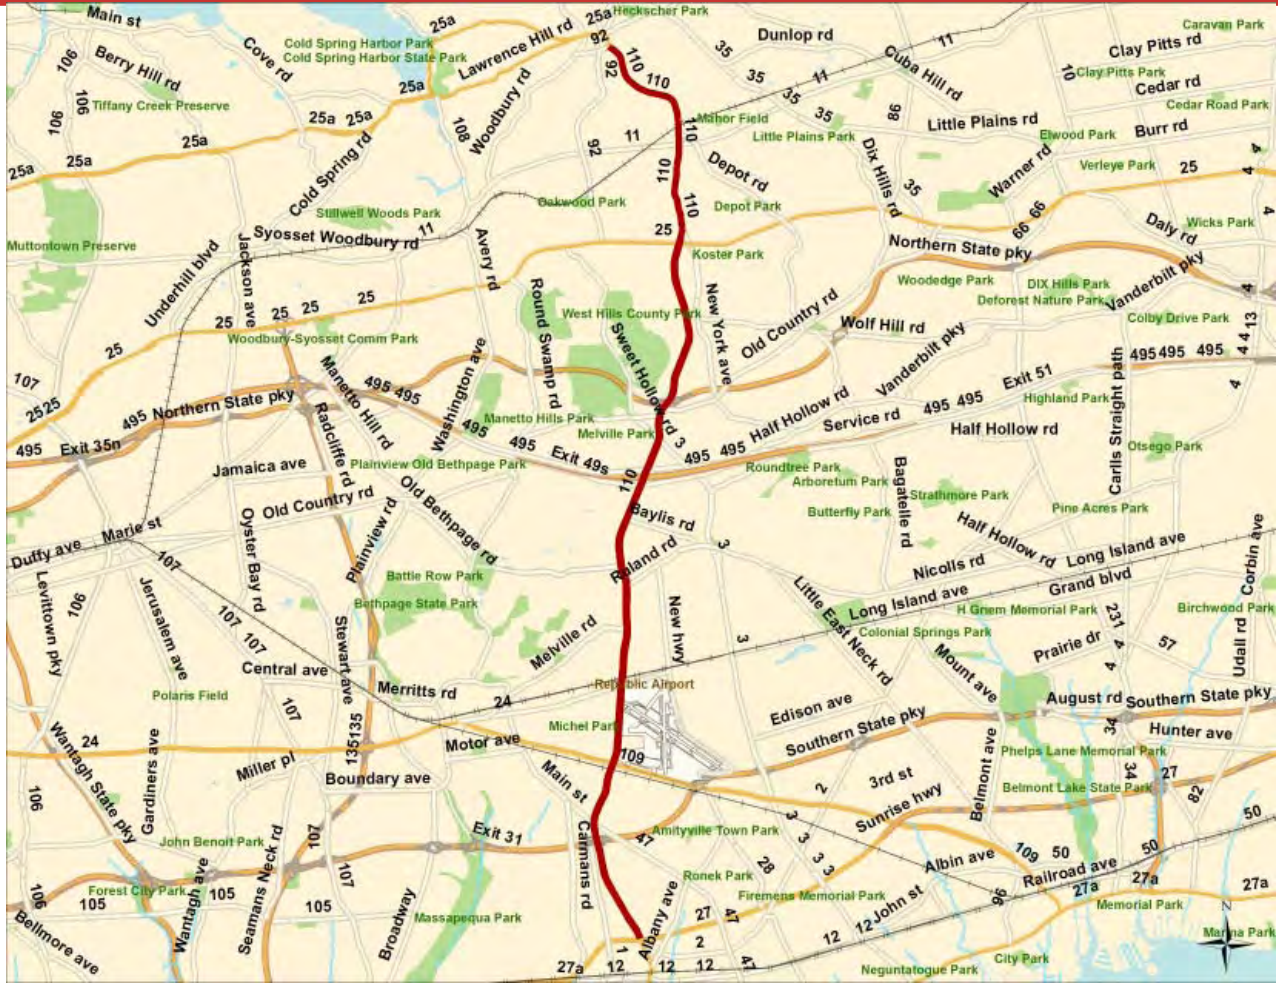

This page is intentionally left blank

G-1

G-2

Southern State Pkwy

G-3

Hour/ Direction	Speed	
	West-bound	East-bound
6:00	49	54
7:00	44	58
8:00	44	57
9:00	56	60
10:00	55	57
11:00	54	57
12:00	55	56
13:00	57	58
14:00	56	57
15:00	57	59
16:00	59	58
17:00	57	59
18:00	59	59

Sunrise Hwy

G-4

William Floyd Pkwy

G-5

Hour/ Direction	Speed	
	North-bound	South-bound
6:00	47	45
7:00	43	43
8:00	40	45
9:00	43	45
10:00	44	45
11:00	44	44
12:00	44	45
13:00	42	46
14:00	42	42
15:00	40	41
16:00	41	38
17:00	40	42
18:00	40	41

G-6

G-7

Veterans Memorial Hwy

G-8