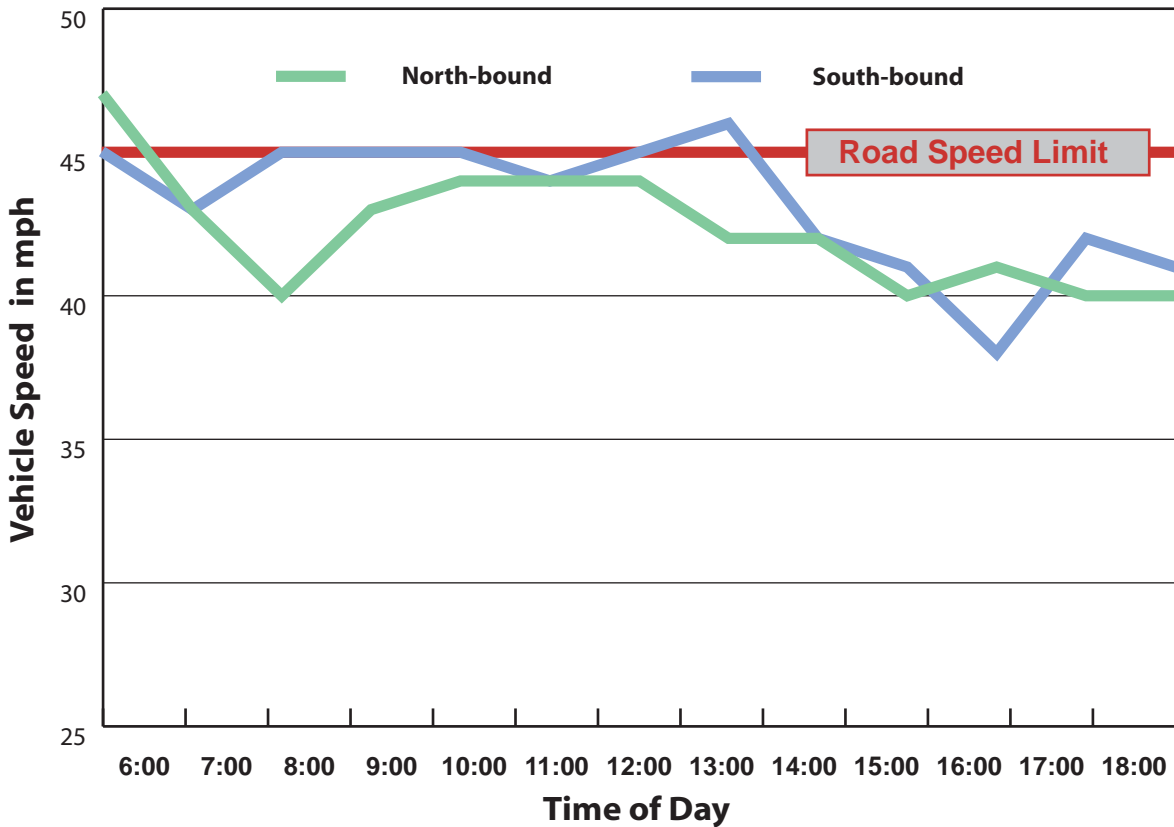

This page is intentionally left blank

G-1

G-2

Southern State Pkwy

G-3

Hour/ Direction	Speed	
	West-bound	East-bound
6:00	49	54
7:00	44	58
8:00	44	57
9:00	56	60
10:00	55	57
11:00	54	57
12:00	55	56
13:00	57	58
14:00	56	57
15:00	57	59
16:00	59	58
17:00	57	59
18:00	59	59

Sunrise Hwy

G-4

William Floyd Pkwy

G-5

Hour/ Direction	Speed	
	North-bound	South-bound
6:00	47	45
7:00	43	43
8:00	40	45
9:00	43	45
10:00	44	45
11:00	44	44
12:00	44	45
13:00	42	46
14:00	42	42
15:00	40	41
16:00	41	38
17:00	40	42
18:00	40	41