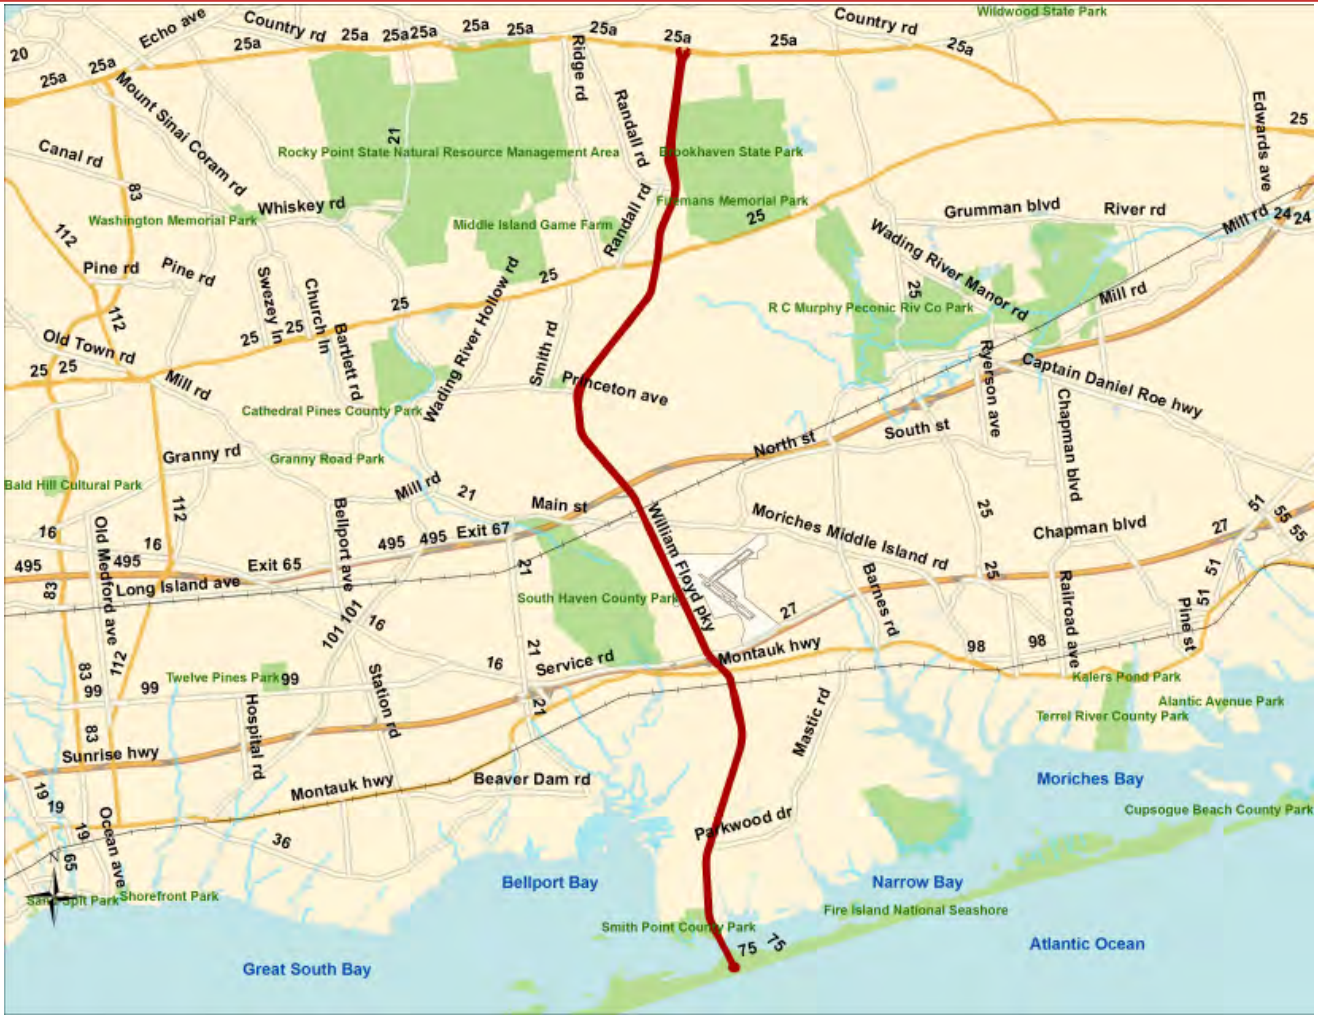

This page is intentionally left blank

G-1

G-2

Southern State Pkwy

G-3

Hour/ Direction	Speed	
	West-bound	East-bound
6:00	49	54
7:00	44	58
8:00	44	57
9:00	56	60
10:00	55	57
11:00	54	57
12:00	55	56
13:00	57	58
14:00	56	57
15:00	57	59
16:00	59	58
17:00	57	59
18:00	59	59

Sunrise Hwy

G-4

William Floyd Pkwy

G-5

Hour/ Direction	Speed	
	North-bound	South-bound
6:00	47	45
7:00	43	43
8:00	40	45
9:00	43	45
10:00	44	45
11:00	44	44
12:00	44	45
13:00	42	46
14:00	42	42
15:00	40	41
16:00	41	38
17:00	40	42
18:00	40	41

G-6

G-7

Veterans Memorial Hwy

G-8