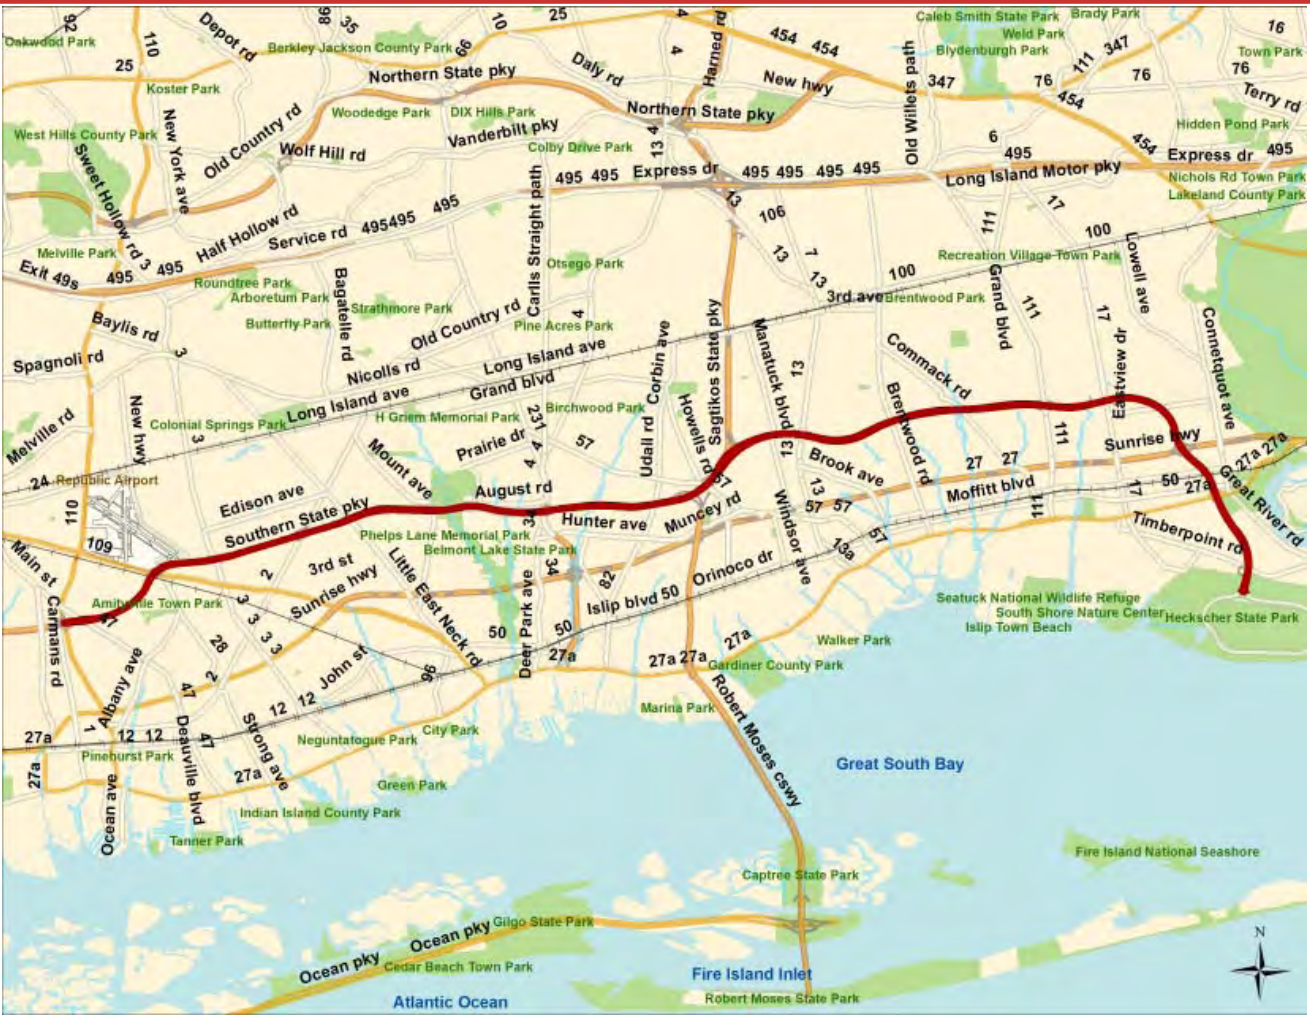

This page is intentionally left blank

G-1

G-2

Southern State Pkwy

G-3

Hour/ Direction	Speed	
	West-bound	East-bound
6:00	49	54
7:00	44	58
8:00	44	57
9:00	56	60
10:00	55	57
11:00	54	57
12:00	55	56
13:00	57	58
14:00	56	57
15:00	57	59
16:00	59	58
17:00	57	59
18:00	59	59

Sunrise Hwy

G-4

William Floyd Pkwy

G-5

Hour/ Direction	Speed	
	North-bound	South-bound
6:00	47	45
7:00	43	43
8:00	40	45
9:00	43	45
10:00	44	45
11:00	44	44
12:00	44	45
13:00	42	46
14:00	42	42
15:00	40	41
16:00	41	38
17:00	40	42
18:00	40	41

G-6

G-7

Veterans Memorial Hwy

G-8