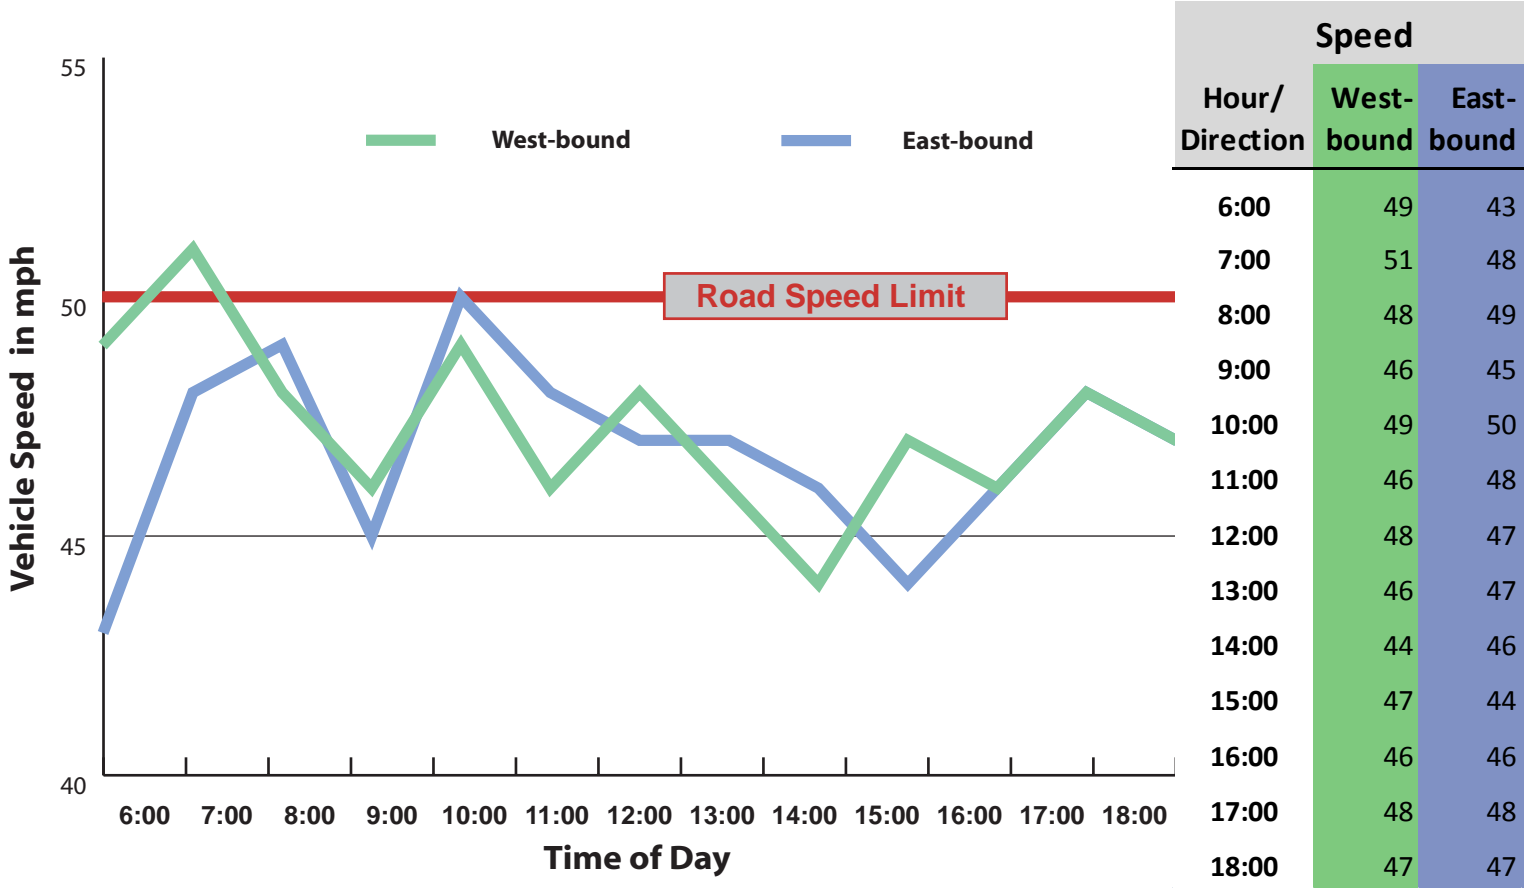

This page is intentionally left blank

G-1

G-2

Southern State Pkwy

G-3

Hour/ Direction	Speed	
	West-bound	East-bound
6:00	49	54
7:00	44	58
8:00	44	57
9:00	56	60
10:00	55	57
11:00	54	57
12:00	55	56
13:00	57	58
14:00	56	57
15:00	57	59
16:00	59	58
17:00	57	59
18:00	59	59

Sunrise Hwy

G-4

William Floyd Pkwy

G-5

Hour/ Direction	Speed	
	North-bound	South-bound
6:00	47	45
7:00	43	43
8:00	40	45
9:00	43	45
10:00	44	45
11:00	44	44
12:00	44	45
13:00	42	46
14:00	42	42
15:00	40	41
16:00	41	38
17:00	40	42
18:00	40	41

G-6

G-7

Veterans Memorial Hwy

G-8