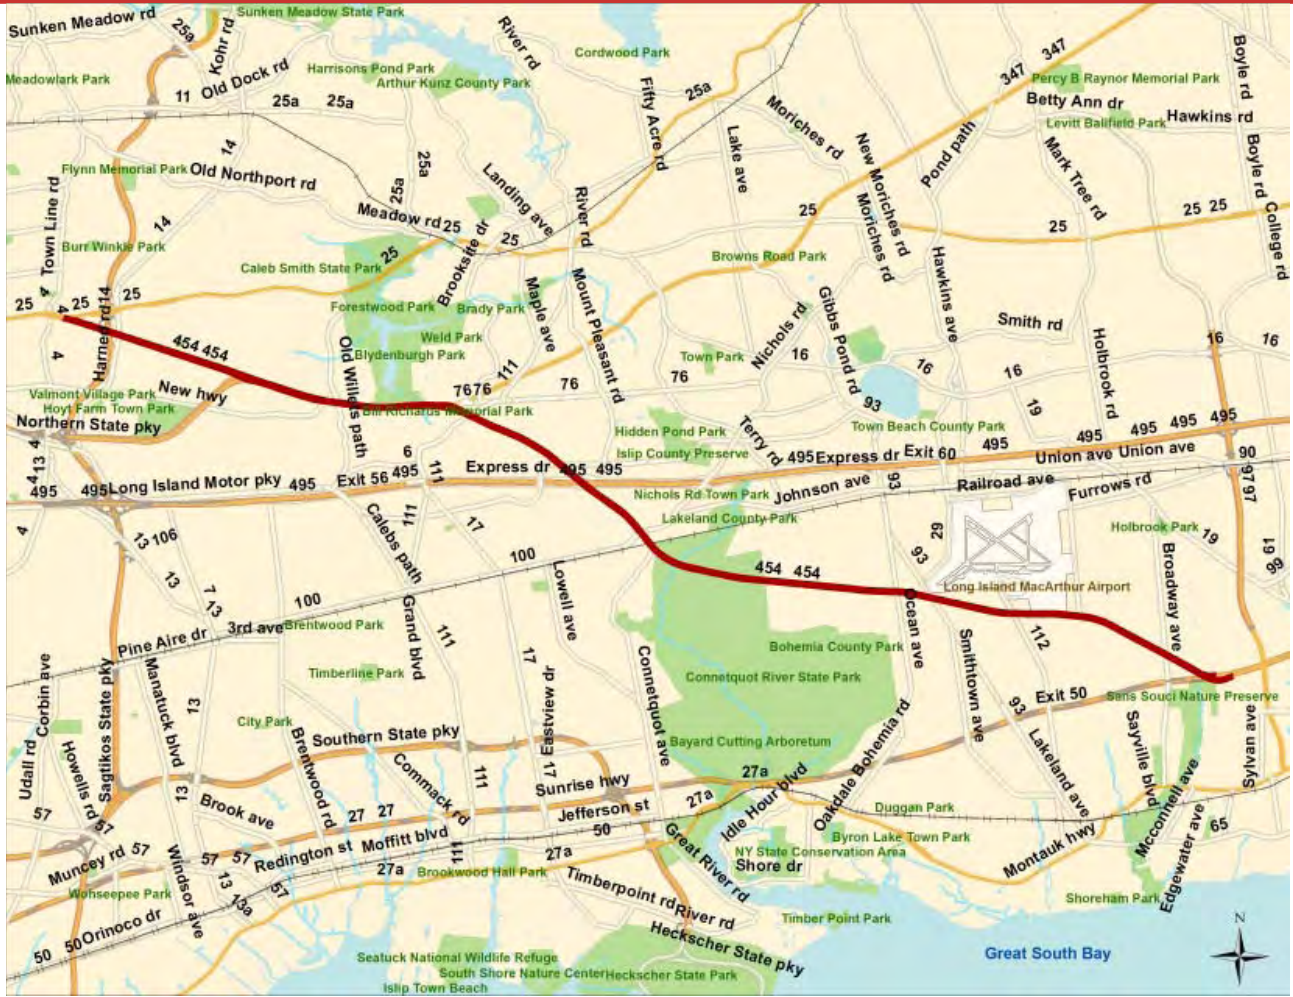

This page is intentionally left blank

G-1

G-2

Southern State Pkwy

G-3

Hour/ Direction	Speed	
	West-bound	East-bound
6:00	49	54
7:00	44	58
8:00	44	57
9:00	56	60
10:00	55	57
11:00	54	57
12:00	55	56
13:00	57	58
14:00	56	57
15:00	57	59
16:00	59	58
17:00	57	59
18:00	59	59

Sunrise Hwy

G-4

William Floyd Pkwy

G-5

Hour/ Direction	Speed	
	North-bound	South-bound
6:00	47	45
7:00	43	43
8:00	40	45
9:00	43	45
10:00	44	45
11:00	44	44
12:00	44	45
13:00	42	46
14:00	42	42
15:00	40	41
16:00	41	38
17:00	40	42
18:00	40	41

G-6

G-7

Veterans Memorial Hwy

G-8