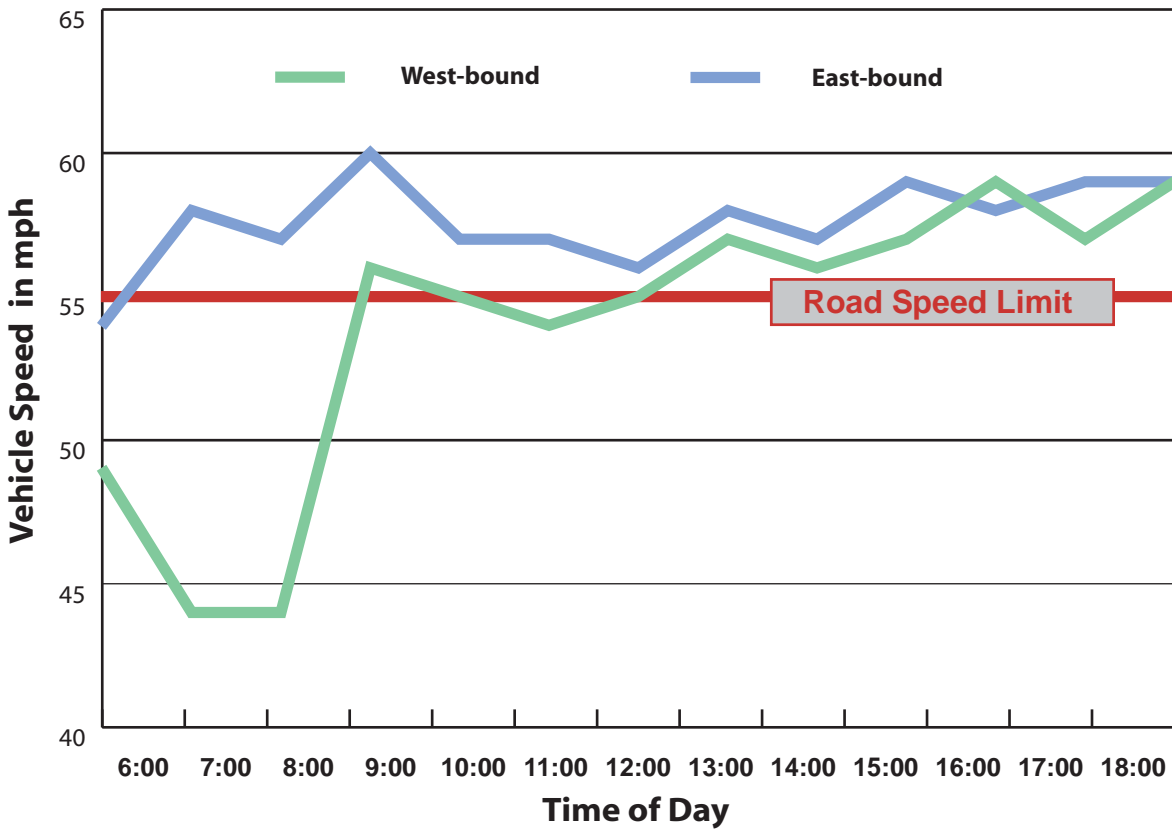

This page is intentionally left blank

G-1

G-2

Southern State Pkwy

G-3

Hour/ Direction	Speed	
	West-bound	East-bound
6:00	49	54
7:00	44	58
8:00	44	57
9:00	56	60
10:00	55	57
11:00	54	57
12:00	55	56
13:00	57	58
14:00	56	57
15:00	57	59
16:00	59	58
17:00	57	59
18:00	59	59

Sunrise Hwy

G-4

William Floyd Pkwy

G-5

Hour/ Direction	Speed	
	North-bound	South-bound
6:00	47	45
7:00	43	43
8:00	40	45
9:00	43	45
10:00	44	45
11:00	44	44
12:00	44	45
13:00	42	46
14:00	42	42
15:00	40	41
16:00	41	38
17:00	40	42
18:00	40	41