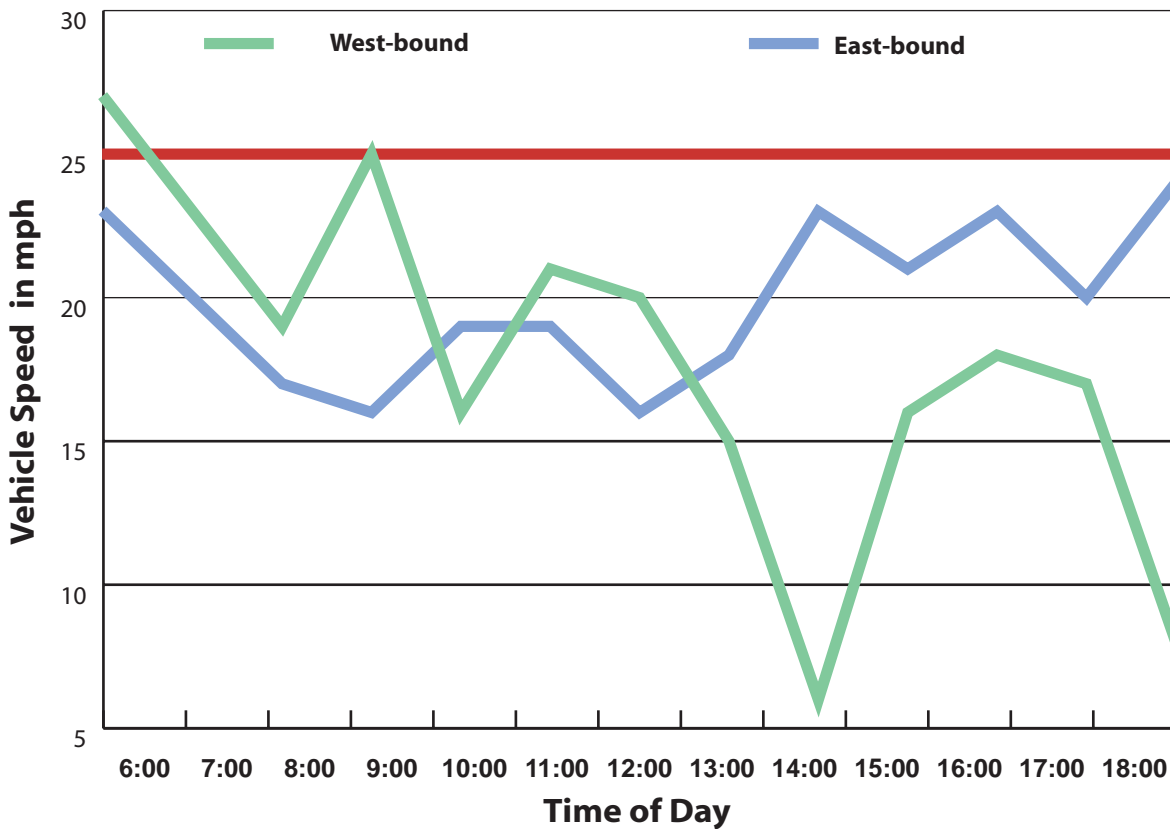

Bronx River Parkway

Hour/Direction	Speed	
	North-bound	South-bound
6:00	50	55
7:00	47	17
8:00	49	24
9:00	53	50
10:00	57	53
11:00	56	57
12:00	55	59
13:00	55	59
14:00	53	58
15:00	55	57
16:00	46	57
17:00	41	50
18:00	37	52

BRONX

Interstate - I 95/Cross Bronx Expy

A-14

Hour/Direction	Speed	
	West-bound	East-bound
6:00	55	43
7:00	41	31
8:00	34	31
9:00	53	43
10:00	56	38
11:00	37	44
12:00	52	42
13:00	27	17
14:00	55	19
15:00	53	15
16:00	27	24
17:00	24	21
18:00	32	33

BRONX

Interstate - I 278/Bruckner Expy

A-15

Hour/Direction	Speed	
	West-bound	East-bound
6:00	33	53
7:00	20	50
8:00	21	50
9:00	23	42
10:00	33	39
11:00	30	35
12:00	47	54
13:00	43	53
14:00	51	52
15:00	48	54
16:00	50	29
17:00	46	27
18:00	41	29

Bruckner Boulevard

A-16

Hour/ Direction	Speed	
	West-bound	East-bound
6:00	27	23
7:00	23	20
8:00	19	17
9:00	25	16
10:00	16	19
11:00	21	19
12:00	20	16
13:00	15	18
14:00	6	23
15:00	16	21
16:00	18	23
17:00	17	20
18:00	8	24