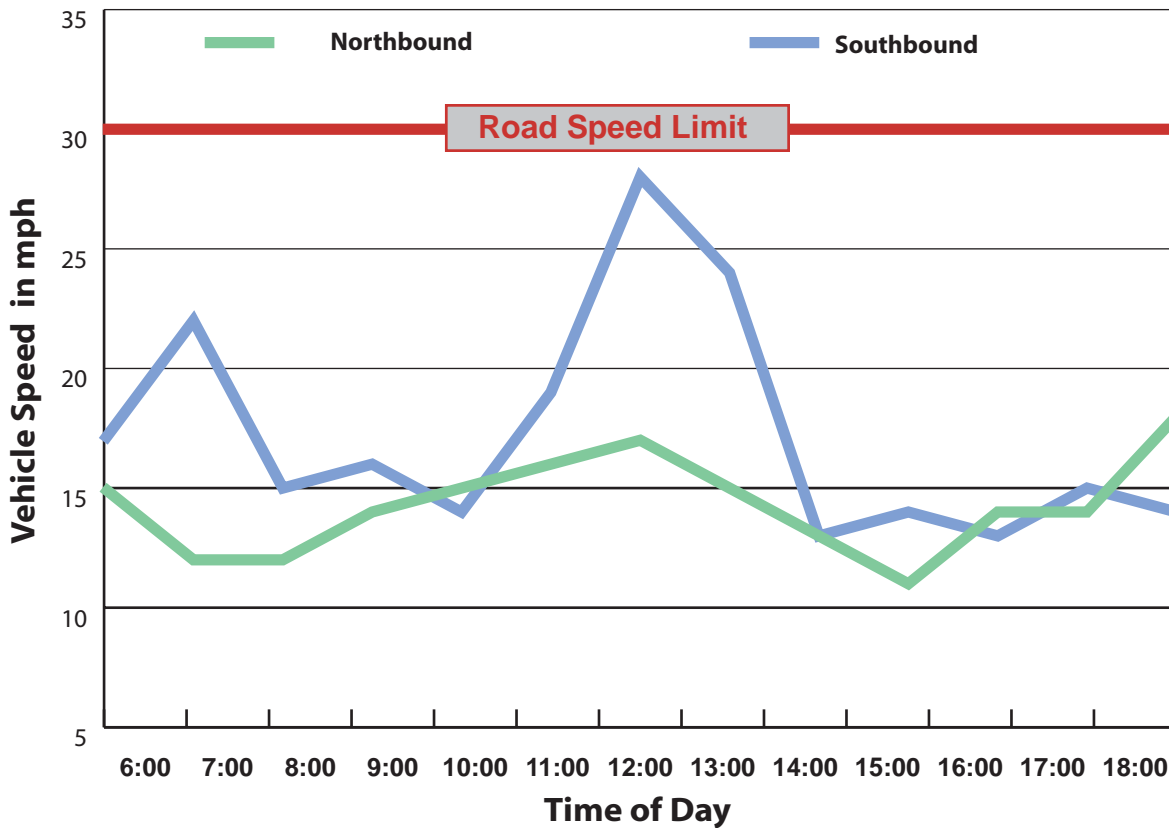

This page is intentionally left blank

BRONX

Boston Road [betw. 3 Ave. and E. Tremont Avenue]

A-1

Hour/ Direction	Speed	
	North-bound	South-bound
6:00	15	17
7:00	12	22
8:00	12	15
9:00	14	16
10:00	15	14
11:00	16	19
12:00	17	28
13:00	15	24
14:00	13	13
15:00	11	14
16:00	14	13
17:00	14	15
18:00	18	14

BRONX

Interstate - I 87/Major Deegan Expy

A-2

Westchester Avenue

Hour/ Direction	Speed	
	West-bound	East-bound
6:00	10	10
7:00	8	10
8:00	7	10
9:00	7	11
10:00	9	10
11:00	9	9
12:00	4	9
13:00	7	9
14:00	9	10
15:00	7	9
16:00	8	13
17:00	9	7
18:00	10	8

A-4

Hour/ Direction	Speed	
	North-bound	South-bound
6:00	18	20
7:00	16	16
8:00	13	13
9:00	10	17
10:00	10	19
11:00	15	14
12:00	16	15
13:00	16	9
14:00	13	16
15:00	13	10
16:00	9	12
17:00	10	16
18:00	12	15

A-8

Hour/Direction	Speed	
	North-bound	South-bound
6:00	14	20
7:00	15	16
8:00	12	12
9:00	15	16
10:00	13	19
11:00	17	22
12:00	13	17
13:00	14	19
14:00	12	18
15:00	13	16
16:00	12	15
17:00	9	12
18:00	10	16