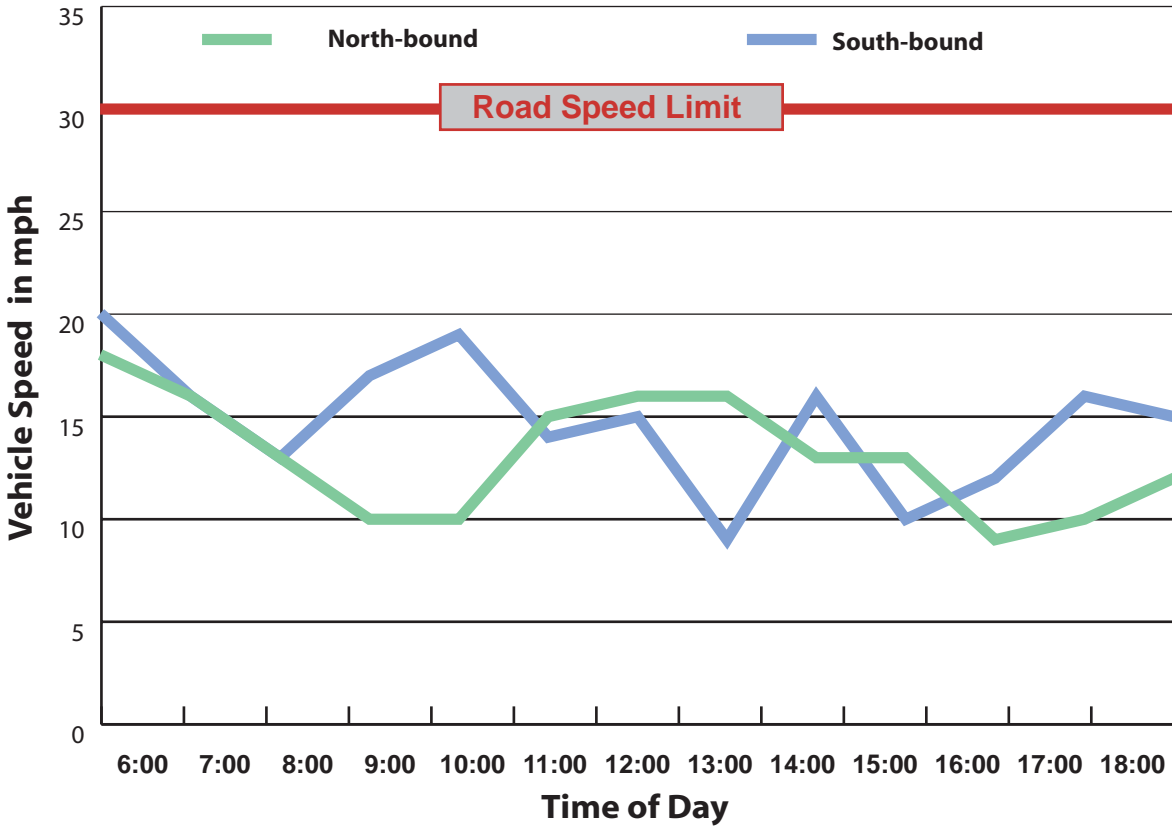

BRONX

Interstate - I 87/Major Deegan Expy

A-2

Westchester Avenue

Hour/ Direction	Speed	
	West-bound	East-bound
6:00	10	10
7:00	8	10
8:00	7	10
9:00	7	11
10:00	9	10
11:00	9	9
12:00	4	9
13:00	7	9
14:00	9	10
15:00	7	9
16:00	8	13
17:00	9	7
18:00	10	8

A-4

Hour/ Direction	Speed	
	North-bound	South-bound
6:00	18	20
7:00	16	16
8:00	13	13
9:00	10	17
10:00	10	19
11:00	15	14
12:00	16	15
13:00	16	9
14:00	13	16
15:00	13	10
16:00	9	12
17:00	10	16
18:00	12	15

A-5

Grand Concourse

A-6

A-7

Hour/ Direction	Speed	
	West-bound	East-bound
6:00	13	10
7:00	15	9
8:00	12	10
9:00	10	11
10:00	13	14
11:00	15	13
12:00	12	14
13:00	12	8
14:00	12	13
15:00	12	10
16:00	8	10
17:00	2	11
18:00	10	5

A-8

Hour/Direction	Speed	
	North-bound	South-bound
6:00	14	20
7:00	15	16
8:00	12	12
9:00	15	16
10:00	13	19
11:00	17	22
12:00	13	17
13:00	14	19
14:00	12	18
15:00	13	16
16:00	12	15
17:00	9	12
18:00	10	16