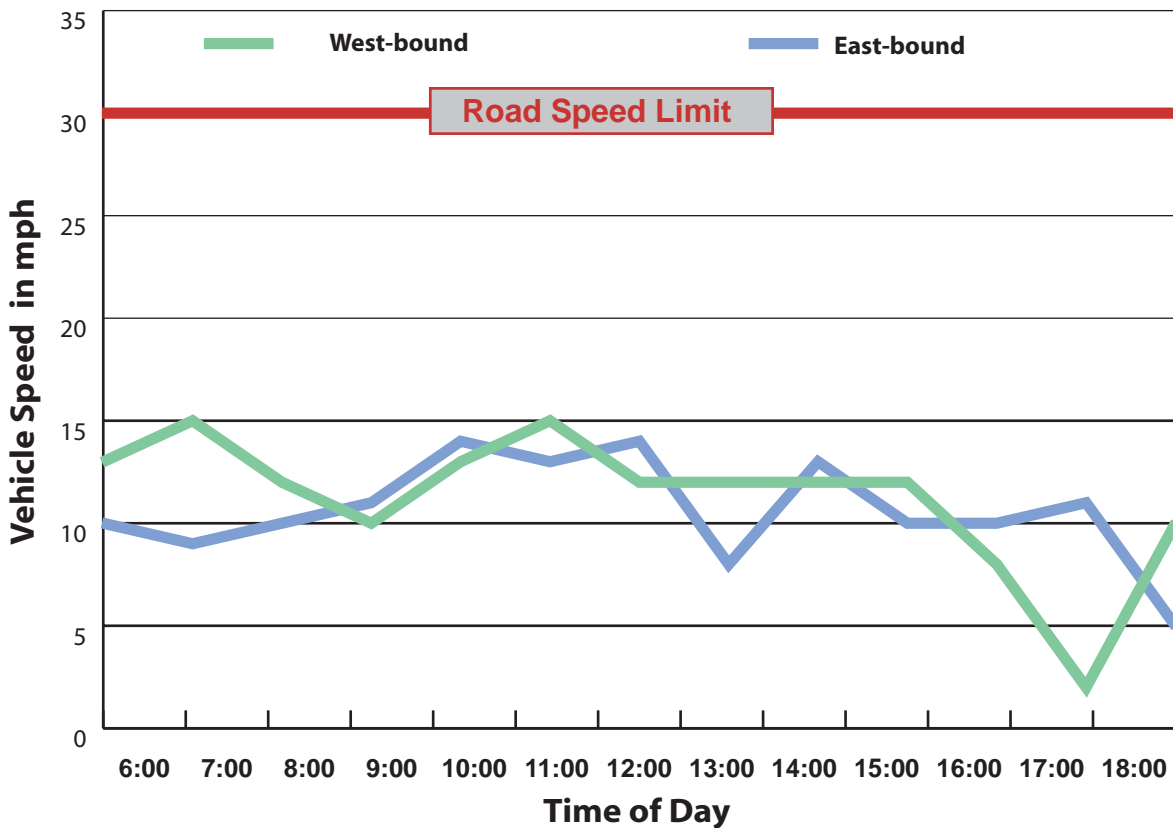

A-4

Hour/ Direction	Speed	
	North-bound	South-bound
6:00	18	20
7:00	16	16
8:00	13	13
9:00	10	17
10:00	10	19
11:00	15	14
12:00	16	15
13:00	16	9
14:00	13	16
15:00	13	10
16:00	9	12
17:00	10	16
18:00	12	15

A-5

Grand Concourse

A-6

A-7

Hour/ Direction	Speed	
	West-bound	East-bound
6:00	13	10
7:00	15	9
8:00	12	10
9:00	10	11
10:00	13	14
11:00	15	13
12:00	12	14
13:00	12	8
14:00	12	13
15:00	12	10
16:00	8	10
17:00	2	11
18:00	10	5

A-8

Hour/Direction	Speed	
	North-bound	South-bound
6:00	14	20
7:00	15	16
8:00	12	12
9:00	15	16
10:00	13	19
11:00	17	22
12:00	13	17
13:00	14	19
14:00	12	18
15:00	13	16
16:00	12	15
17:00	9	12
18:00	10	16

BRONX

Boston Road [Bronx River Pkwy & Ropes Avenue]

A-12

Hour/Direction	Speed	
	North-bound	South-bound
6:00	19	19
7:00	18	21
8:00	17	23
9:00	17	23
10:00	17	18
11:00	15	19
12:00	18	17
13:00	18	18
14:00	17	16
15:00	20	15
16:00	17	15
17:00	18	15
18:00	20	15