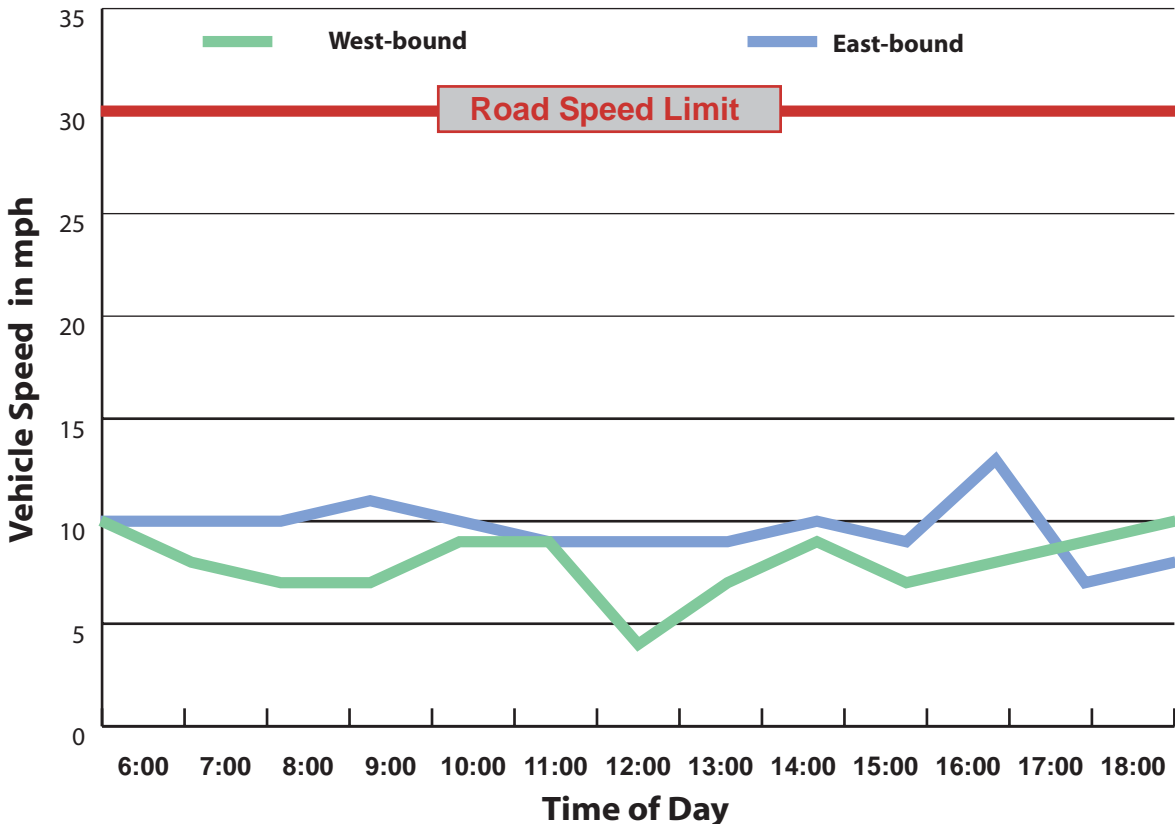

BRONX

Interstate - I 87/Major Deegan Expy

A-2

Westchester Avenue

Hour/ Direction	Speed	
	West-bound	East-bound
6:00	10	10
7:00	8	10
8:00	7	10
9:00	7	11
10:00	9	10
11:00	9	9
12:00	4	9
13:00	7	9
14:00	9	10
15:00	7	9
16:00	8	13
17:00	9	7
18:00	10	8

A-4

Hour/ Direction	Speed	
	North-bound	South-bound
6:00	18	20
7:00	16	16
8:00	13	13
9:00	10	17
10:00	10	19
11:00	15	14
12:00	16	15
13:00	16	9
14:00	13	16
15:00	13	10
16:00	9	12
17:00	10	16
18:00	12	15

A-5

Grand Concourse

A-6

A-7

Hour/ Direction	Speed	
	West-bound	East-bound
6:00	13	10
7:00	15	9
8:00	12	10
9:00	10	11
10:00	13	14
11:00	15	13
12:00	12	14
13:00	12	8
14:00	12	13
15:00	12	10
16:00	8	10
17:00	2	11
18:00	10	5

A-8

Hour/Direction	Speed	
	North-bound	South-bound
6:00	14	20
7:00	15	16
8:00	12	12
9:00	15	16
10:00	13	19
11:00	17	22
12:00	13	17
13:00	14	19
14:00	12	18
15:00	13	16
16:00	12	15
17:00	9	12
18:00	10	16