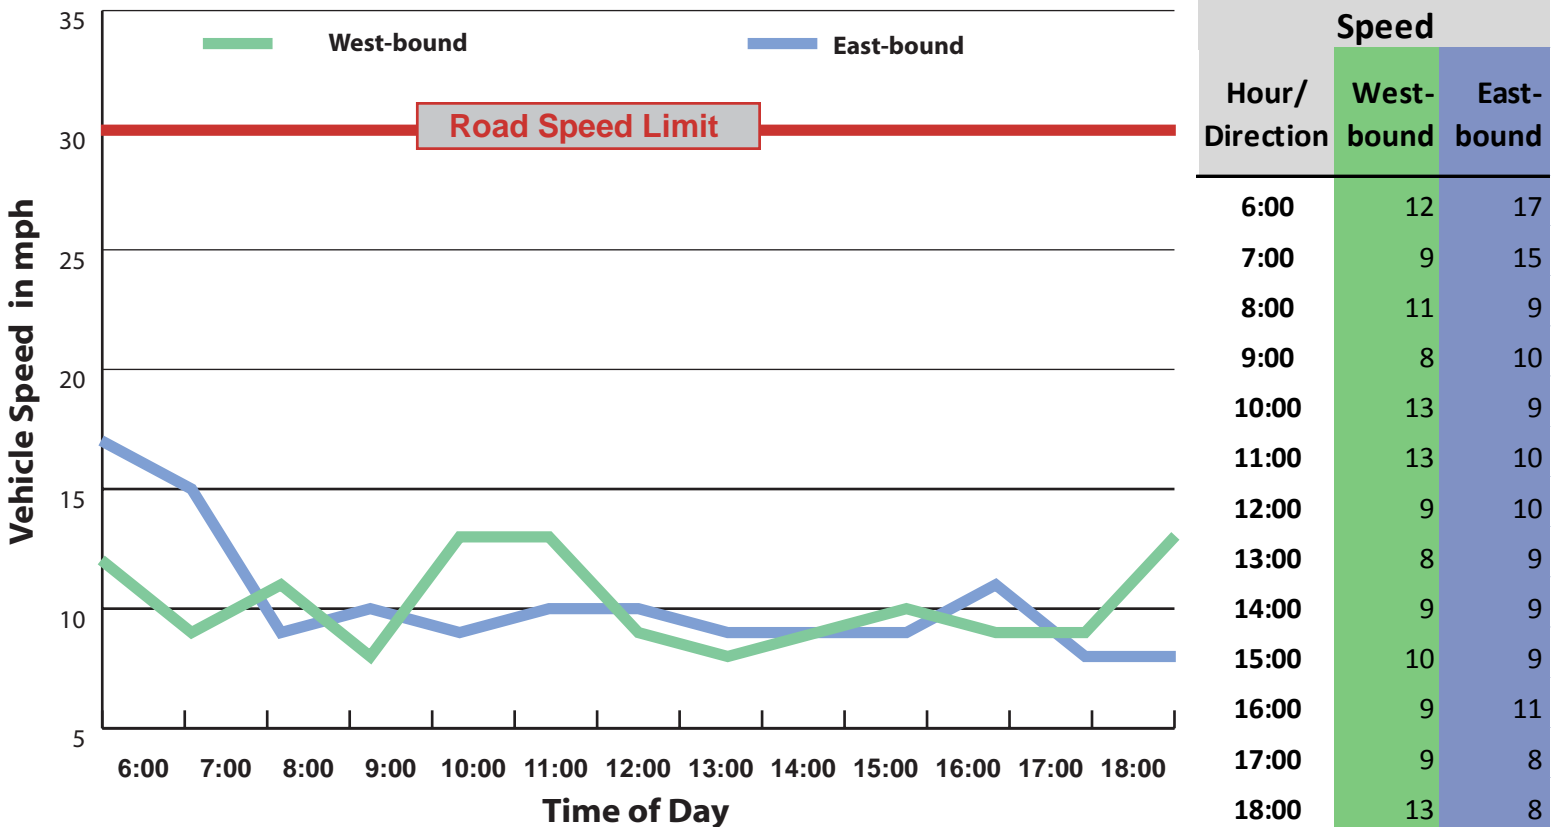

A-9

A-10

Hour/ Direction	Speed	
	West-bound	East-bound
6:00	23	16
7:00	15	13
8:00	12	11
9:00	16	12
10:00	19	12
11:00	12	12
12:00	12	12
13:00	12	12
14:00	10	10
15:00	9	13
16:00	10	14
17:00	7	8
18:00	11	10

BRONX

Boston Road [Bronx River Pkwy & Ropes Avenue]

A-12

Hour/Direction	Speed	
	North-bound	South-bound
6:00	19	19
7:00	18	21
8:00	17	23
9:00	17	23
10:00	17	18
11:00	15	19
12:00	18	17
13:00	18	18
14:00	17	16
15:00	20	15
16:00	17	15
17:00	18	15
18:00	20	15

Bronx River Parkway

Hour/Direction	Speed	
	North-bound	South-bound
6:00	50	55
7:00	47	17
8:00	49	24
9:00	53	50
10:00	57	53
11:00	56	57
12:00	55	59
13:00	55	59
14:00	53	58
15:00	55	57
16:00	46	57
17:00	41	50
18:00	37	52

BRONX

Interstate - I 95/Cross Bronx Expy

A-14

Hour/Direction	Speed	
	West-bound	East-bound
6:00	55	43
7:00	41	31
8:00	34	31
9:00	53	43
10:00	56	38
11:00	37	44
12:00	52	42
13:00	27	17
14:00	55	19
15:00	53	15
16:00	27	24
17:00	24	21
18:00	32	33