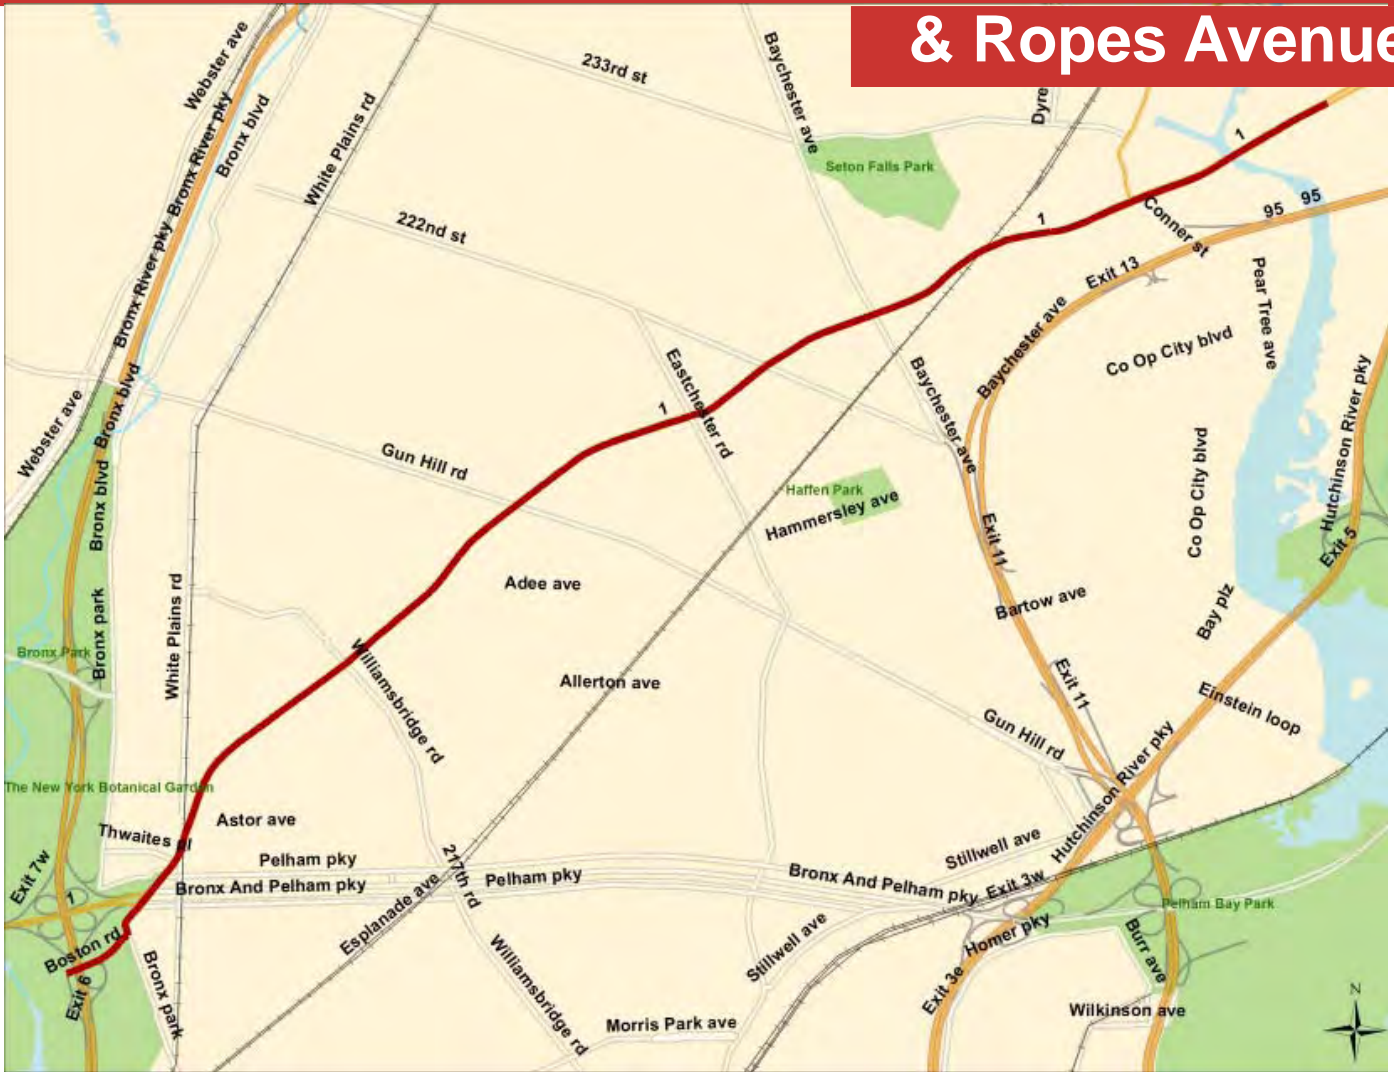

BRONX

Interstate - I 87/Major Deegan Expy

A-2

Westchester Avenue

Hour/ Direction	Speed	
	West-bound	East-bound
6:00	10	10
7:00	8	10
8:00	7	10
9:00	7	11
10:00	9	10
11:00	9	9
12:00	4	9
13:00	7	9
14:00	9	10
15:00	7	9
16:00	8	13
17:00	9	7
18:00	10	8

A-9

A-10

Hour/ Direction	Speed	
	West-bound	East-bound
6:00	23	16
7:00	15	13
8:00	12	11
9:00	16	12
10:00	19	12
11:00	12	12
12:00	12	12
13:00	12	12
14:00	10	10
15:00	9	13
16:00	10	14
17:00	7	8
18:00	11	10

BRONX

Boston Road [Bronx River Pkwy & Ropes Avenue]

A-12

Hour/Direction	Speed	
	North-bound	South-bound
6:00	19	19
7:00	18	21
8:00	17	23
9:00	17	23
10:00	17	18
11:00	15	19
12:00	18	17
13:00	18	18
14:00	17	16
15:00	20	15
16:00	17	15
17:00	18	15
18:00	20	15

Bruckner Boulevard

A-16

Hour/ Direction	Speed	
	West-bound	East-bound
6:00	27	23
7:00	23	20
8:00	19	17
9:00	25	16
10:00	16	19
11:00	21	19
12:00	20	16
13:00	15	18
14:00	6	23
15:00	16	21
16:00	18	23
17:00	17	20
18:00	8	24