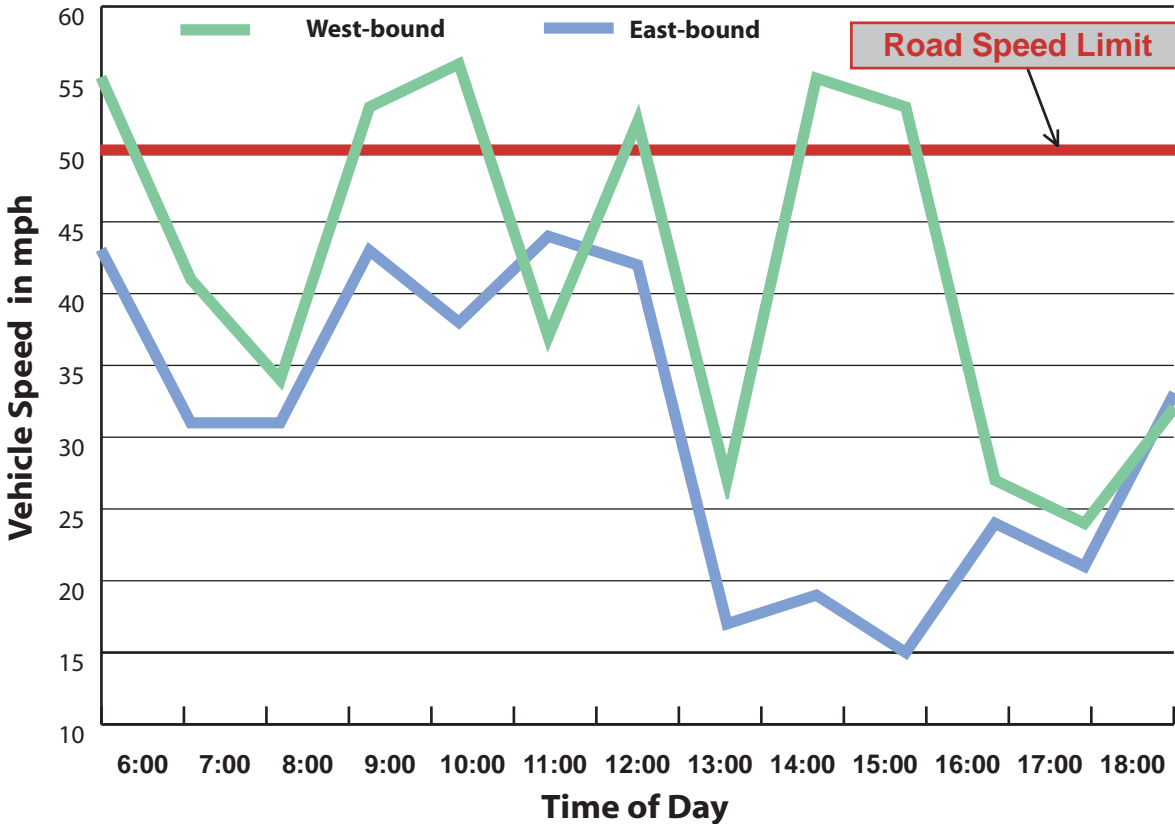

BRONX

Boston Road [Bronx River Pkwy & Ropes Avenue]

A-12

Hour/Direction	Speed	
	North-bound	South-bound
6:00	19	19
7:00	18	21
8:00	17	23
9:00	17	23
10:00	17	18
11:00	15	19
12:00	18	17
13:00	18	18
14:00	17	16
15:00	20	15
16:00	17	15
17:00	18	15
18:00	20	15

Bronx River Parkway

Hour/Direction	Speed	
	North-bound	South-bound
6:00	50	55
7:00	47	17
8:00	49	24
9:00	53	50
10:00	57	53
11:00	56	57
12:00	55	59
13:00	55	59
14:00	53	58
15:00	55	57
16:00	46	57
17:00	41	50
18:00	37	52

BRONX

Interstate - I 95/Cross Bronx Expy

A-14

Hour/Direction	Speed	
	West-bound	East-bound
6:00	55	43
7:00	41	31
8:00	34	31
9:00	53	43
10:00	56	38
11:00	37	44
12:00	52	42
13:00	27	17
14:00	55	19
15:00	53	15
16:00	27	24
17:00	24	21
18:00	32	33

Bruckner Boulevard

A-16

Hour/ Direction	Speed	
	West-bound	East-bound
6:00	27	23
7:00	23	20
8:00	19	17
9:00	25	16
10:00	16	19
11:00	21	19
12:00	20	16
13:00	15	18
14:00	6	23
15:00	16	21
16:00	18	23
17:00	17	20
18:00	8	24