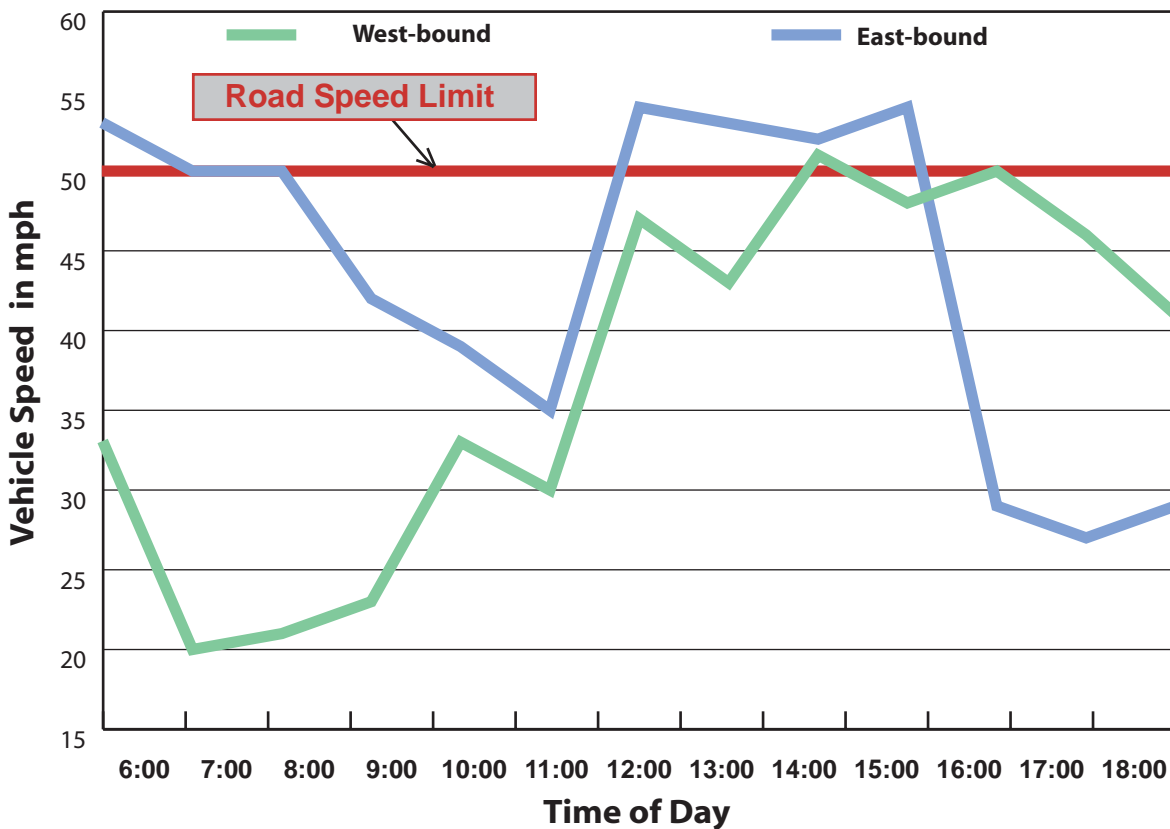

Bronx River Parkway

Hour/Direction	Speed	
	North-bound	South-bound
6:00	50	55
7:00	47	17
8:00	49	24
9:00	53	50
10:00	57	53
11:00	56	57
12:00	55	59
13:00	55	59
14:00	53	58
15:00	55	57
16:00	46	57
17:00	41	50
18:00	37	52

BRONX

Interstate - I 95/Cross Bronx Expy

A-14

Hour/Direction	Speed	
	West-bound	East-bound
6:00	55	43
7:00	41	31
8:00	34	31
9:00	53	43
10:00	56	38
11:00	37	44
12:00	52	42
13:00	27	17
14:00	55	19
15:00	53	15
16:00	27	24
17:00	24	21
18:00	32	33

BRONX

Interstate - I 278/Bruckner Expy

A-15

Hour/Direction	Speed	
	West-bound	East-bound
6:00	33	53
7:00	20	50
8:00	21	50
9:00	23	42
10:00	33	39
11:00	30	35
12:00	47	54
13:00	43	53
14:00	51	52
15:00	48	54
16:00	50	29
17:00	46	27
18:00	41	29

Bruckner Boulevard

A-16

Hour/ Direction	Speed	
	West-bound	East-bound
6:00	27	23
7:00	23	20
8:00	19	17
9:00	25	16
10:00	16	19
11:00	21	19
12:00	20	16
13:00	15	18
14:00	6	23
15:00	16	21
16:00	18	23
17:00	17	20
18:00	8	24