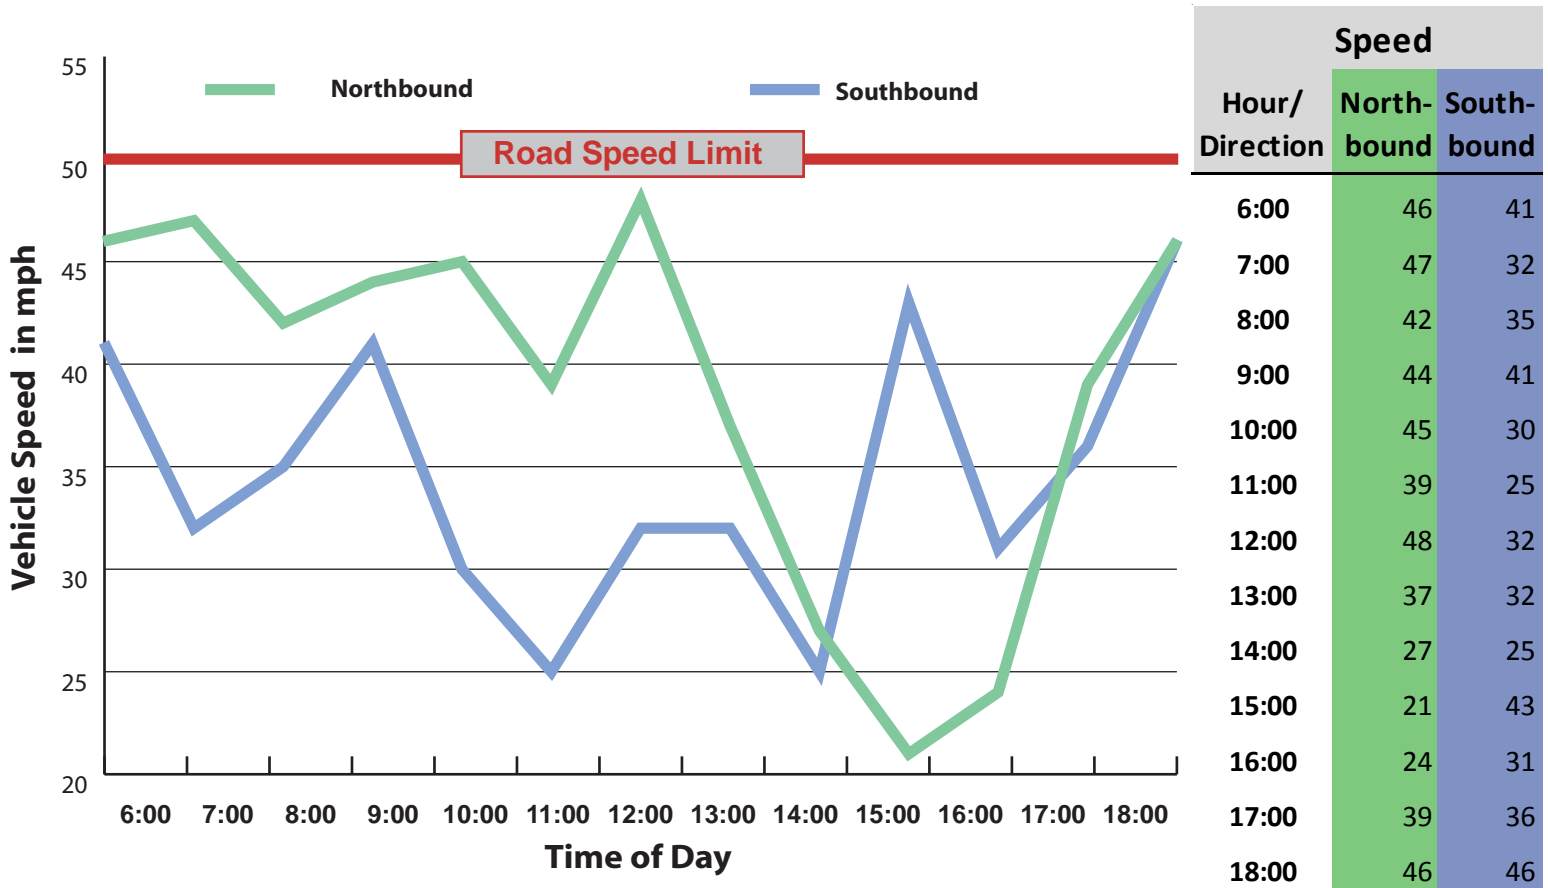

This page is intentionally left blank

BRONX

Boston Road [betw. 3 Ave. and E. Tremont Avenue]

A-1

Hour/ Direction	Speed	
	North-bound	South-bound
6:00	15	17
7:00	12	22
8:00	12	15
9:00	14	16
10:00	15	14
11:00	16	19
12:00	17	28
13:00	15	24
14:00	13	13
15:00	11	14
16:00	14	13
17:00	14	15
18:00	18	14

BRONX

Interstate - I 87/Major Deegan Expy

A-2

Westchester Avenue

Hour/ Direction	Speed	
	West-bound	East-bound
6:00	10	10
7:00	8	10
8:00	7	10
9:00	7	11
10:00	9	10
11:00	9	9
12:00	4	9
13:00	7	9
14:00	9	10
15:00	7	9
16:00	8	13
17:00	9	7
18:00	10	8

A-4

Hour/ Direction	Speed	
	North-bound	South-bound
6:00	18	20
7:00	16	16
8:00	13	13
9:00	10	17
10:00	10	19
11:00	15	14
12:00	16	15
13:00	16	9
14:00	13	16
15:00	13	10
16:00	9	12
17:00	10	16
18:00	12	15

A-8

Hour/Direction	Speed	
	North-bound	South-bound
6:00	14	20
7:00	15	16
8:00	12	12
9:00	15	16
10:00	13	19
11:00	17	22
12:00	13	17
13:00	14	19
14:00	12	18
15:00	13	16
16:00	12	15
17:00	9	12
18:00	10	16