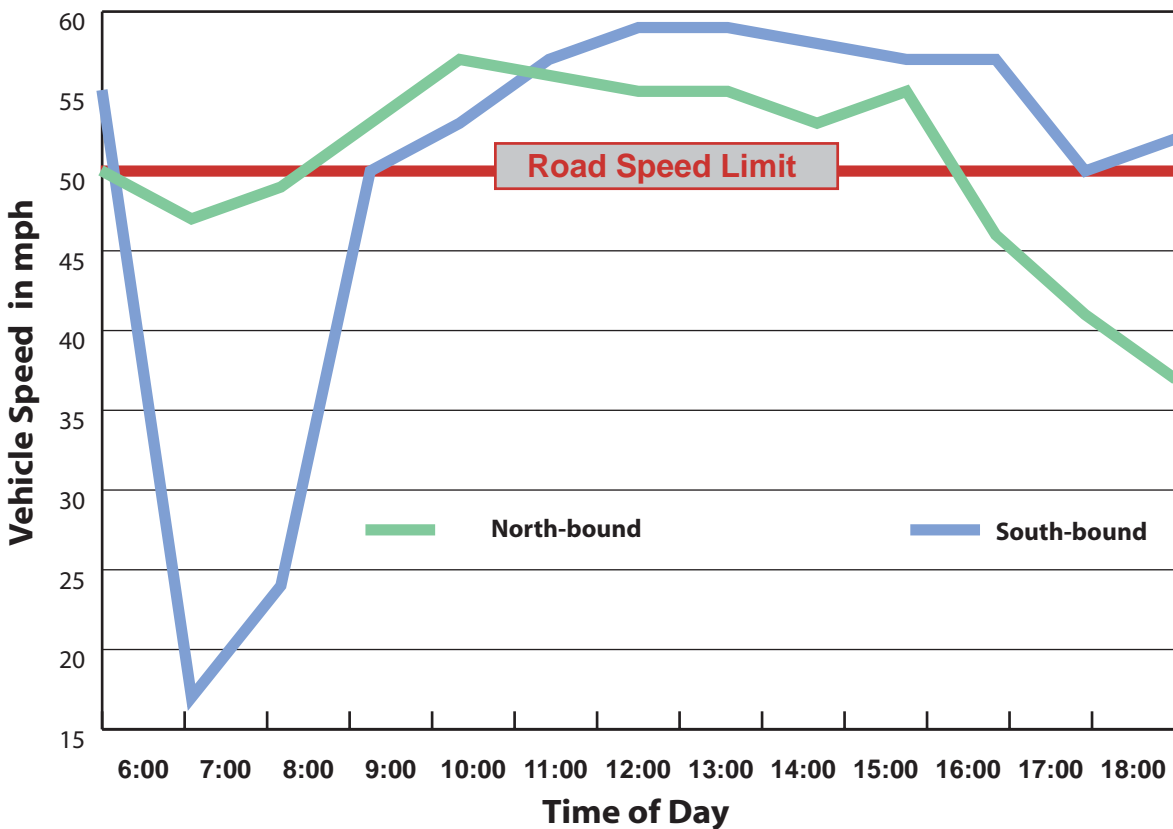

A-9

A-10

Hour/ Direction	Speed	
	West-bound	East-bound
6:00	23	16
7:00	15	13
8:00	12	11
9:00	16	12
10:00	19	12
11:00	12	12
12:00	12	12
13:00	12	12
14:00	10	10
15:00	9	13
16:00	10	14
17:00	7	8
18:00	11	10

BRONX

Boston Road [Bronx River Pkwy & Ropes Avenue]

A-12

Hour/Direction	Speed	
	North-bound	South-bound
6:00	19	19
7:00	18	21
8:00	17	23
9:00	17	23
10:00	17	18
11:00	15	19
12:00	18	17
13:00	18	18
14:00	17	16
15:00	20	15
16:00	17	15
17:00	18	15
18:00	20	15

Bronx River Parkway

Hour/Direction	Speed	
	North-bound	South-bound
6:00	50	55
7:00	47	17
8:00	49	24
9:00	53	50
10:00	57	53
11:00	56	57
12:00	55	59
13:00	55	59
14:00	53	58
15:00	55	57
16:00	46	57
17:00	41	50
18:00	37	52

BRONX

Interstate - I 95/Cross Bronx Expy

A-14

Hour/Direction	Speed	
	West-bound	East-bound
6:00	55	43
7:00	41	31
8:00	34	31
9:00	53	43
10:00	56	38
11:00	37	44
12:00	52	42
13:00	27	17
14:00	55	19
15:00	53	15
16:00	27	24
17:00	24	21
18:00	32	33