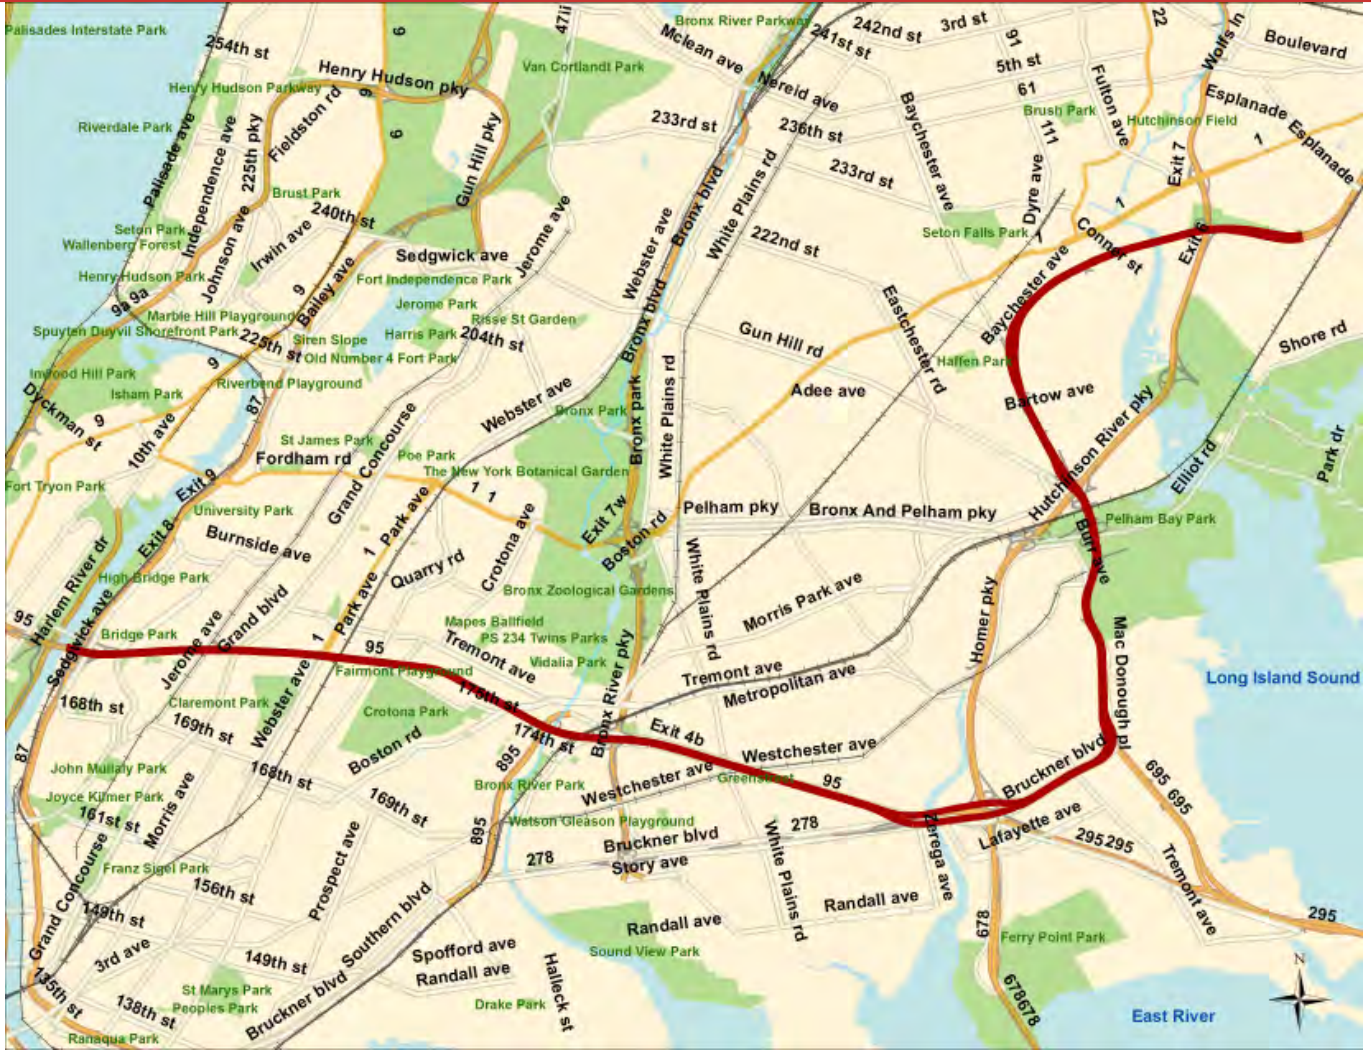

A-9

A-10

Hour/ Direction	Speed	
	West-bound	East-bound
6:00	23	16
7:00	15	13
8:00	12	11
9:00	16	12
10:00	19	12
11:00	12	12
12:00	12	12
13:00	12	12
14:00	10	10
15:00	9	13
16:00	10	14
17:00	7	8
18:00	11	10

BRONX

Boston Road [Bronx River Pkwy & Ropes Avenue]

A-12

Hour/Direction	Speed	
	North-bound	South-bound
6:00	19	19
7:00	18	21
8:00	17	23
9:00	17	23
10:00	17	18
11:00	15	19
12:00	18	17
13:00	18	18
14:00	17	16
15:00	20	15
16:00	17	15
17:00	18	15
18:00	20	15

Bronx River Parkway

Hour/Direction	Speed	
	North-bound	South-bound
6:00	50	55
7:00	47	17
8:00	49	24
9:00	53	50
10:00	57	53
11:00	56	57
12:00	55	59
13:00	55	59
14:00	53	58
15:00	55	57
16:00	46	57
17:00	41	50
18:00	37	52

BRONX

Interstate - I 95/Cross Bronx Expy

A-14

Hour/Direction	Speed	
	West-bound	East-bound
6:00	55	43
7:00	41	31
8:00	34	31
9:00	53	43
10:00	56	38
11:00	37	44
12:00	52	42
13:00	27	17
14:00	55	19
15:00	53	15
16:00	27	24
17:00	24	21
18:00	32	33