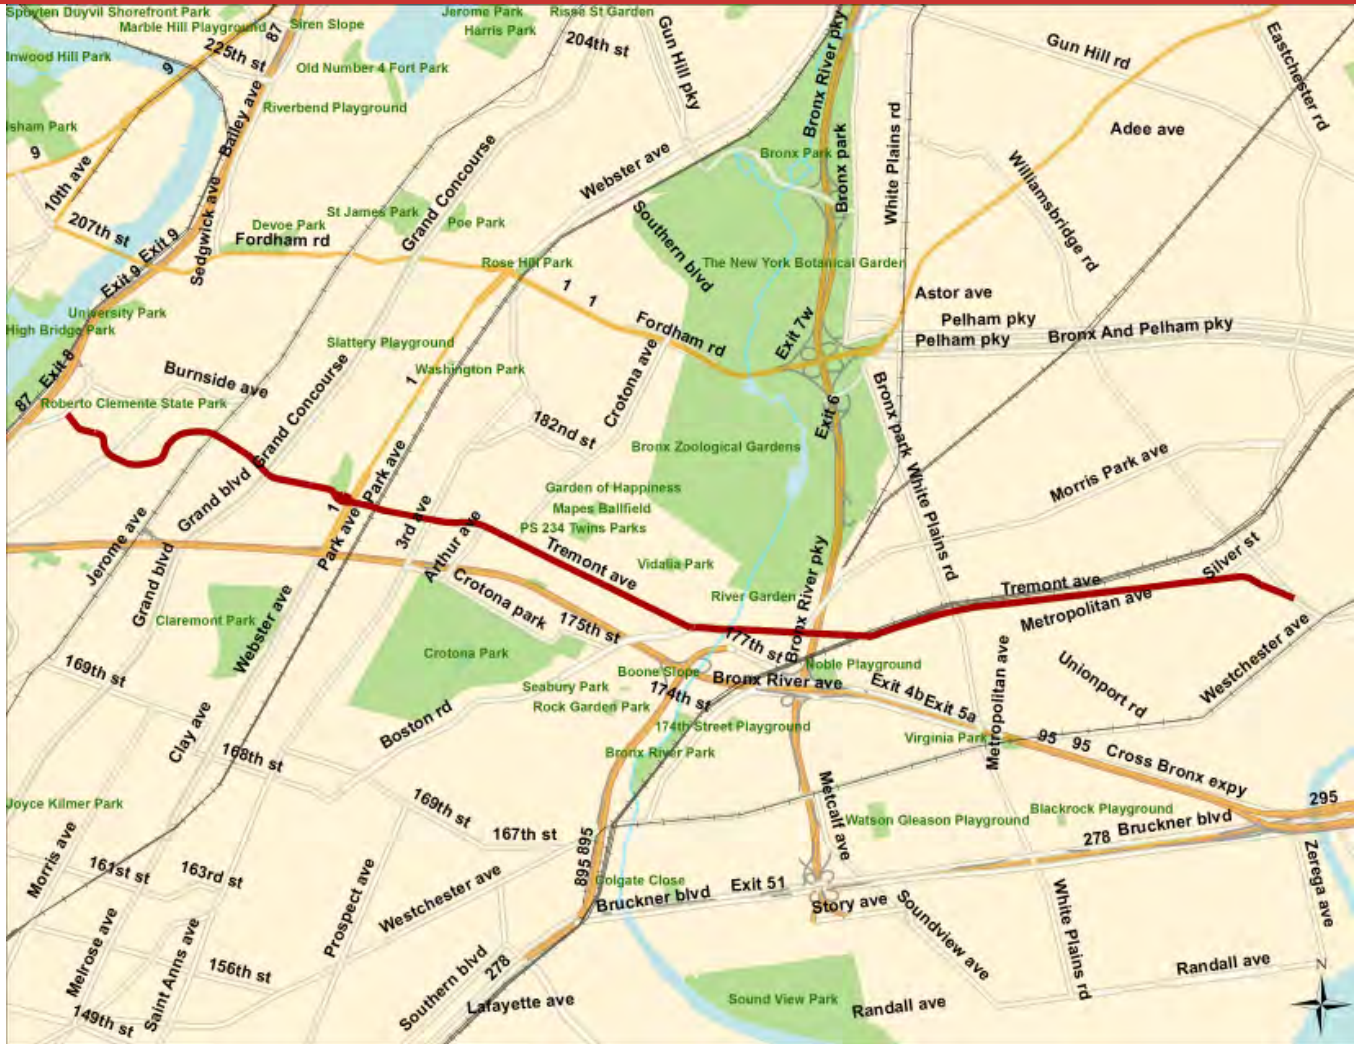

A-8

Hour/Direction	Speed	
	North-bound	South-bound
6:00	14	20
7:00	15	16
8:00	12	12
9:00	15	16
10:00	13	19
11:00	17	22
12:00	13	17
13:00	14	19
14:00	12	18
15:00	13	16
16:00	12	15
17:00	9	12
18:00	10	16

A-9

A-10

Hour/ Direction	Speed	
	West-bound	East-bound
6:00	23	16
7:00	15	13
8:00	12	11
9:00	16	12
10:00	19	12
11:00	12	12
12:00	12	12
13:00	12	12
14:00	10	10
15:00	9	13
16:00	10	14
17:00	7	8
18:00	11	10

BRONX

Boston Road [Bronx River Pkwy & Ropes Avenue]

A-12

Hour/Direction	Speed	
	North-bound	South-bound
6:00	19	19
7:00	18	21
8:00	17	23
9:00	17	23
10:00	17	18
11:00	15	19
12:00	18	17
13:00	18	18
14:00	17	16
15:00	20	15
16:00	17	15
17:00	18	15
18:00	20	15

Bruckner Boulevard

A-16

Hour/ Direction	Speed	
	West-bound	East-bound
6:00	27	23
7:00	23	20
8:00	19	17
9:00	25	16
10:00	16	19
11:00	21	19
12:00	20	16
13:00	15	18
14:00	6	23
15:00	16	21
16:00	18	23
17:00	17	20
18:00	8	24