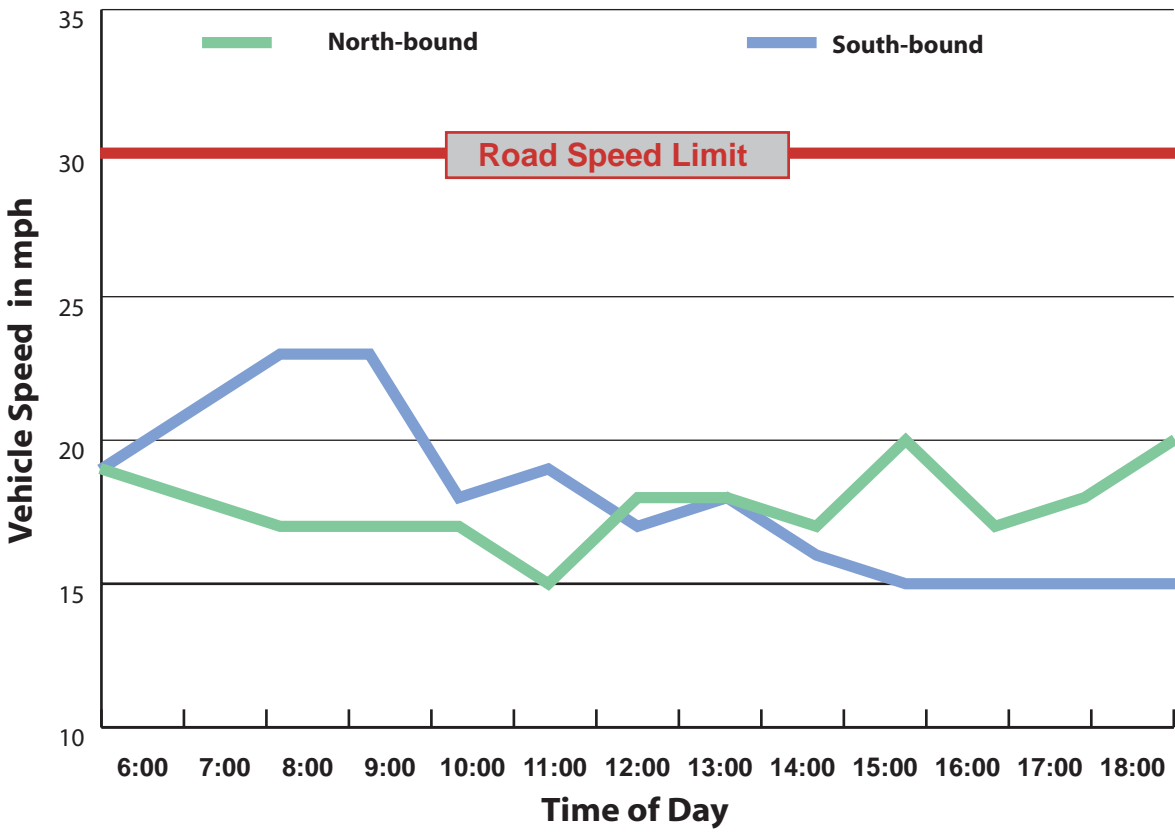

A-8

Hour/Direction	Speed	
	North-bound	South-bound
6:00	14	20
7:00	15	16
8:00	12	12
9:00	15	16
10:00	13	19
11:00	17	22
12:00	13	17
13:00	14	19
14:00	12	18
15:00	13	16
16:00	12	15
17:00	9	12
18:00	10	16

A-9

A-10

Hour/ Direction	Speed	
	West-bound	East-bound
6:00	23	16
7:00	15	13
8:00	12	11
9:00	16	12
10:00	19	12
11:00	12	12
12:00	12	12
13:00	12	12
14:00	10	10
15:00	9	13
16:00	10	14
17:00	7	8
18:00	11	10

BRONX

Boston Road [Bronx River Pkwy & Ropes Avenue]

A-12

Hour/Direction	Speed	
	North-bound	South-bound
6:00	19	19
7:00	18	21
8:00	17	23
9:00	17	23
10:00	17	18
11:00	15	19
12:00	18	17
13:00	18	18
14:00	17	16
15:00	20	15
16:00	17	15
17:00	18	15
18:00	20	15

Bronx River Parkway

Hour/Direction	Speed	
	North-bound	South-bound
6:00	50	55
7:00	47	17
8:00	49	24
9:00	53	50
10:00	57	53
11:00	56	57
12:00	55	59
13:00	55	59
14:00	53	58
15:00	55	57
16:00	46	57
17:00	41	50
18:00	37	52