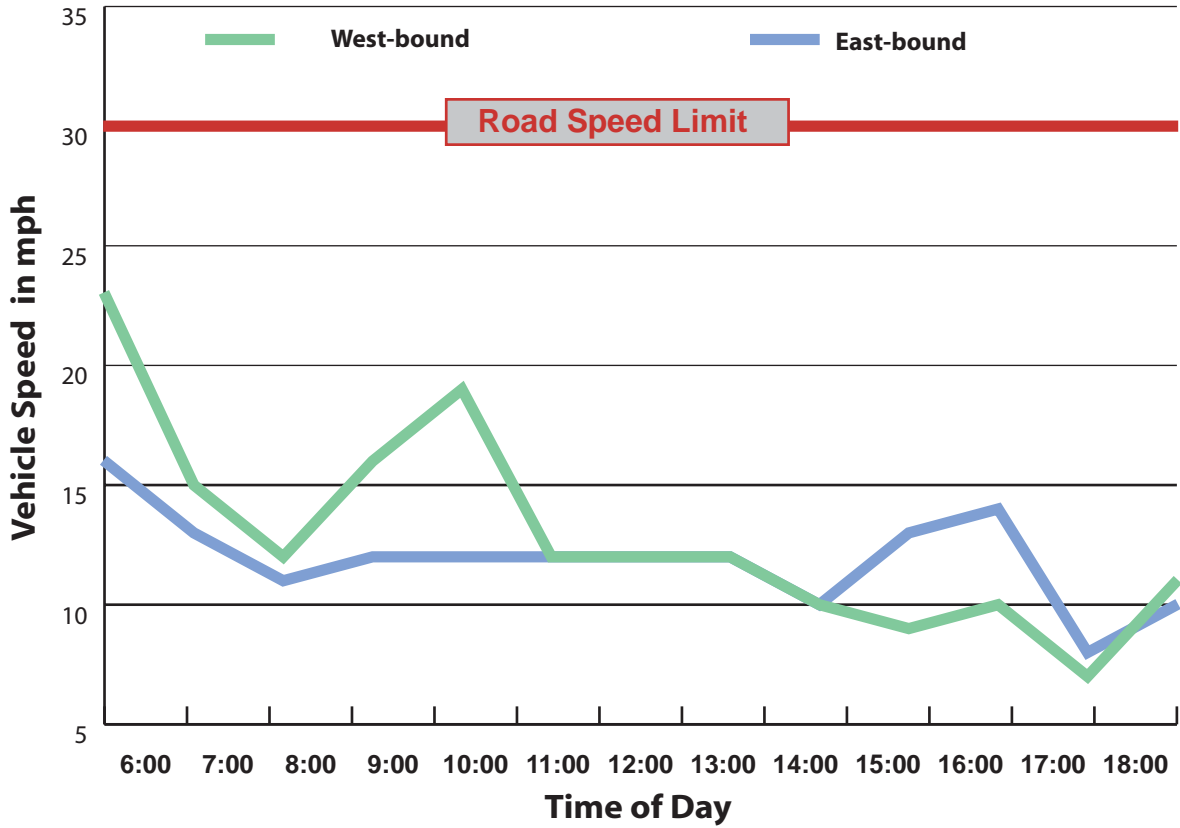

A-5

Grand Concourse

A-6

A-7

Hour/ Direction	Speed	
	West-bound	East-bound
6:00	13	10
7:00	15	9
8:00	12	10
9:00	10	11
10:00	13	14
11:00	15	13
12:00	12	14
13:00	12	8
14:00	12	13
15:00	12	10
16:00	8	10
17:00	2	11
18:00	10	5

A-8

Hour/Direction	Speed	
	North-bound	South-bound
6:00	14	20
7:00	15	16
8:00	12	12
9:00	15	16
10:00	13	19
11:00	17	22
12:00	13	17
13:00	14	19
14:00	12	18
15:00	13	16
16:00	12	15
17:00	9	12
18:00	10	16

A-9

A-10

Hour/ Direction	Speed	
	West-bound	East-bound
6:00	23	16
7:00	15	13
8:00	12	11
9:00	16	12
10:00	19	12
11:00	12	12
12:00	12	12
13:00	12	12
14:00	10	10
15:00	9	13
16:00	10	14
17:00	7	8
18:00	11	10

BRONX

Boston Road [Bronx River Pkwy & Ropes Avenue]

A-12

Hour/Direction	Speed	
	North-bound	South-bound
6:00	19	19
7:00	18	21
8:00	17	23
9:00	17	23
10:00	17	18
11:00	15	19
12:00	18	17
13:00	18	18
14:00	17	16
15:00	20	15
16:00	17	15
17:00	18	15
18:00	20	15