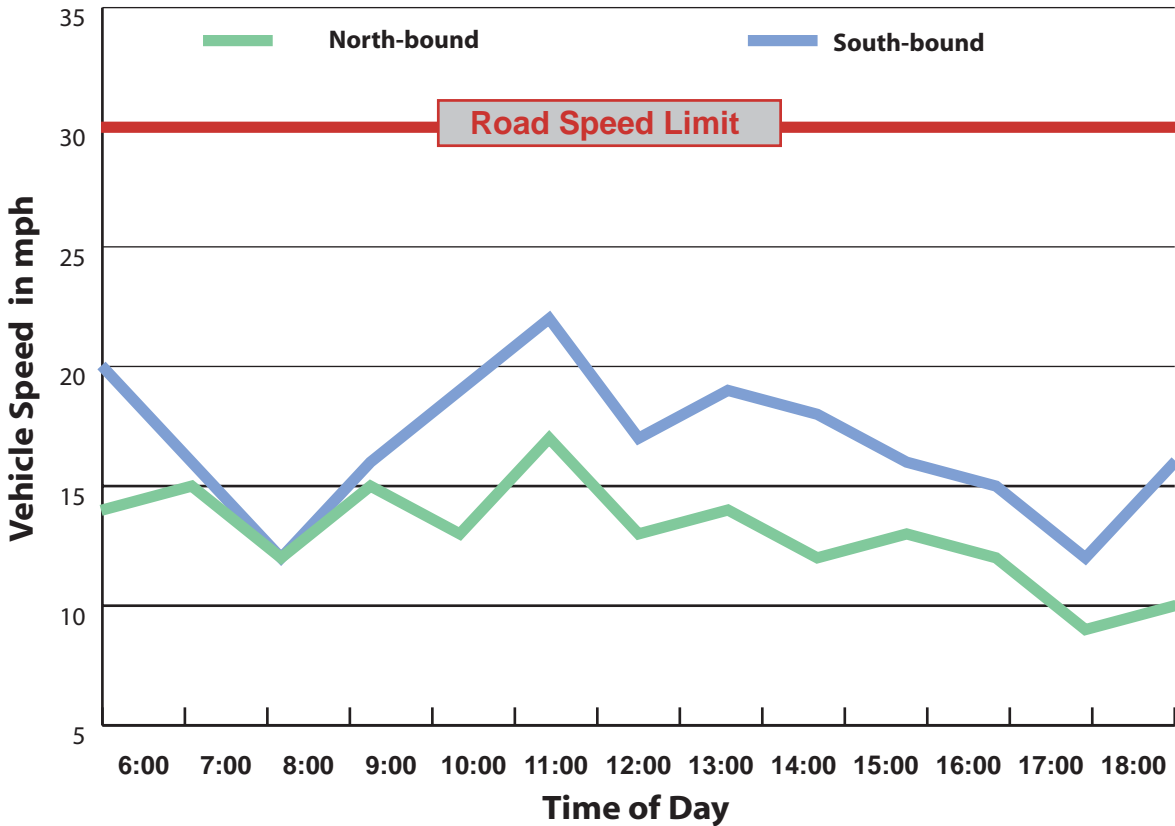

A-4

Hour/ Direction	Speed	
	North-bound	South-bound
6:00	18	20
7:00	16	16
8:00	13	13
9:00	10	17
10:00	10	19
11:00	15	14
12:00	16	15
13:00	16	9
14:00	13	16
15:00	13	10
16:00	9	12
17:00	10	16
18:00	12	15

A-5

Grand Concourse

A-6

A-7

Hour/ Direction	Speed	
	West-bound	East-bound
6:00	13	10
7:00	15	9
8:00	12	10
9:00	10	11
10:00	13	14
11:00	15	13
12:00	12	14
13:00	12	8
14:00	12	13
15:00	12	10
16:00	8	10
17:00	2	11
18:00	10	5

A-8

Hour/Direction	Speed	
	North-bound	South-bound
6:00	14	20
7:00	15	16
8:00	12	12
9:00	15	16
10:00	13	19
11:00	17	22
12:00	13	17
13:00	14	19
14:00	12	18
15:00	13	16
16:00	12	15
17:00	9	12
18:00	10	16

BRONX

Boston Road [Bronx River Pkwy & Ropes Avenue]

A-12

Hour/Direction	Speed	
	North-bound	South-bound
6:00	19	19
7:00	18	21
8:00	17	23
9:00	17	23
10:00	17	18
11:00	15	19
12:00	18	17
13:00	18	18
14:00	17	16
15:00	20	15
16:00	17	15
17:00	18	15
18:00	20	15