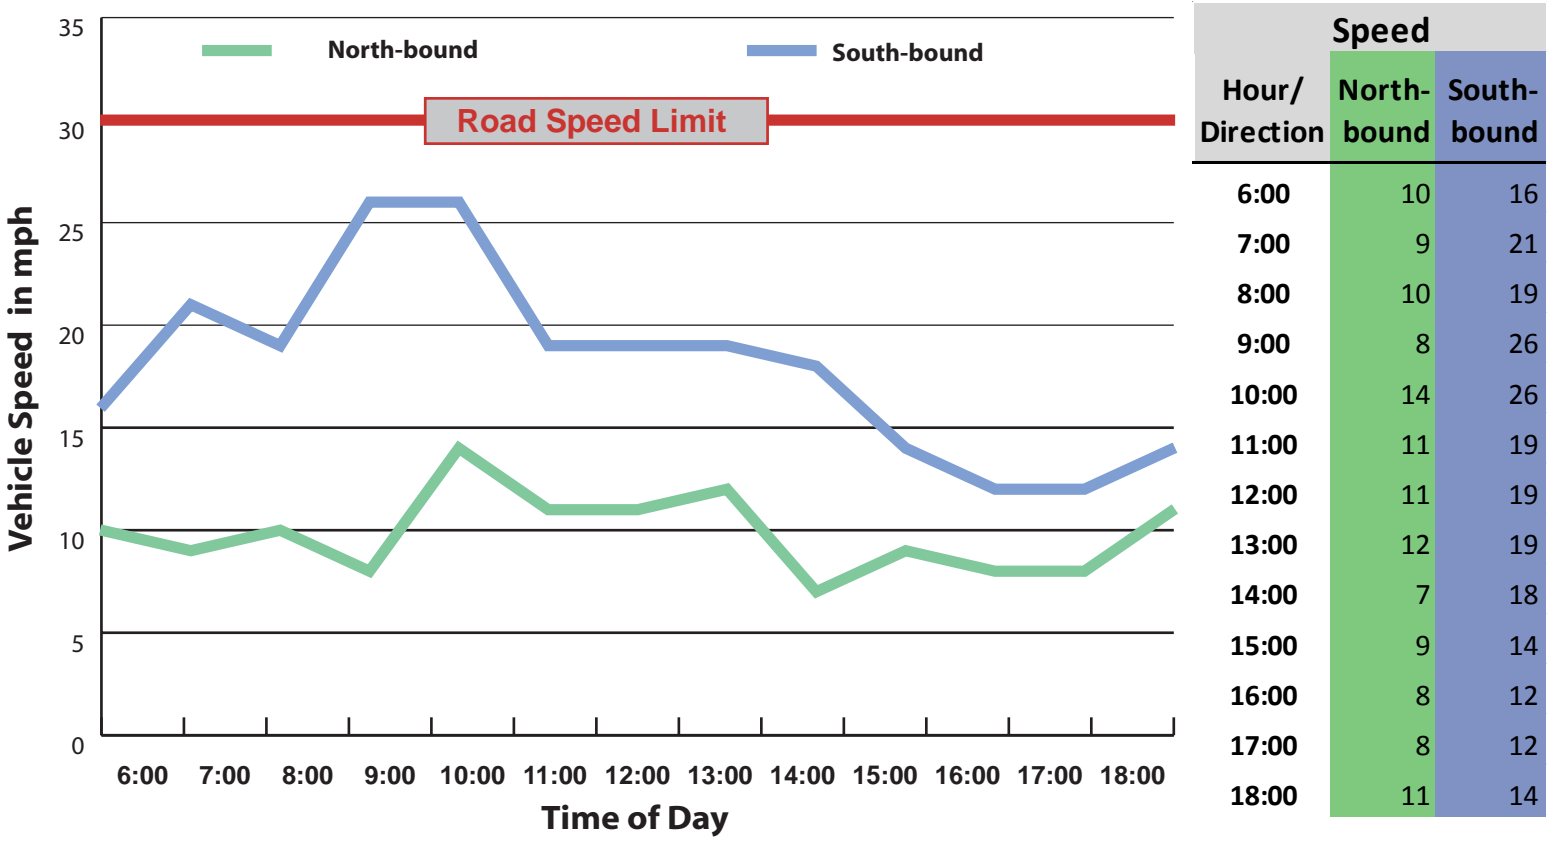

A-4

Hour/ Direction	Speed	
	North-bound	South-bound
6:00	18	20
7:00	16	16
8:00	13	13
9:00	10	17
10:00	10	19
11:00	15	14
12:00	16	15
13:00	16	9
14:00	13	16
15:00	13	10
16:00	9	12
17:00	10	16
18:00	12	15

A-5

Grand Concourse

A-6

A-7

Hour/ Direction	Speed	
	West-bound	East-bound
6:00	13	10
7:00	15	9
8:00	12	10
9:00	10	11
10:00	13	14
11:00	15	13
12:00	12	14
13:00	12	8
14:00	12	13
15:00	12	10
16:00	8	10
17:00	2	11
18:00	10	5

A-8

Hour/Direction	Speed	
	North-bound	South-bound
6:00	14	20
7:00	15	16
8:00	12	12
9:00	15	16
10:00	13	19
11:00	17	22
12:00	13	17
13:00	14	19
14:00	12	18
15:00	13	16
16:00	12	15
17:00	9	12
18:00	10	16

BRONX

Boston Road [Bronx River Pkwy & Ropes Avenue]

A-12

Hour/Direction	Speed	
	North-bound	South-bound
6:00	19	19
7:00	18	21
8:00	17	23
9:00	17	23
10:00	17	18
11:00	15	19
12:00	18	17
13:00	18	18
14:00	17	16
15:00	20	15
16:00	17	15
17:00	18	15
18:00	20	15