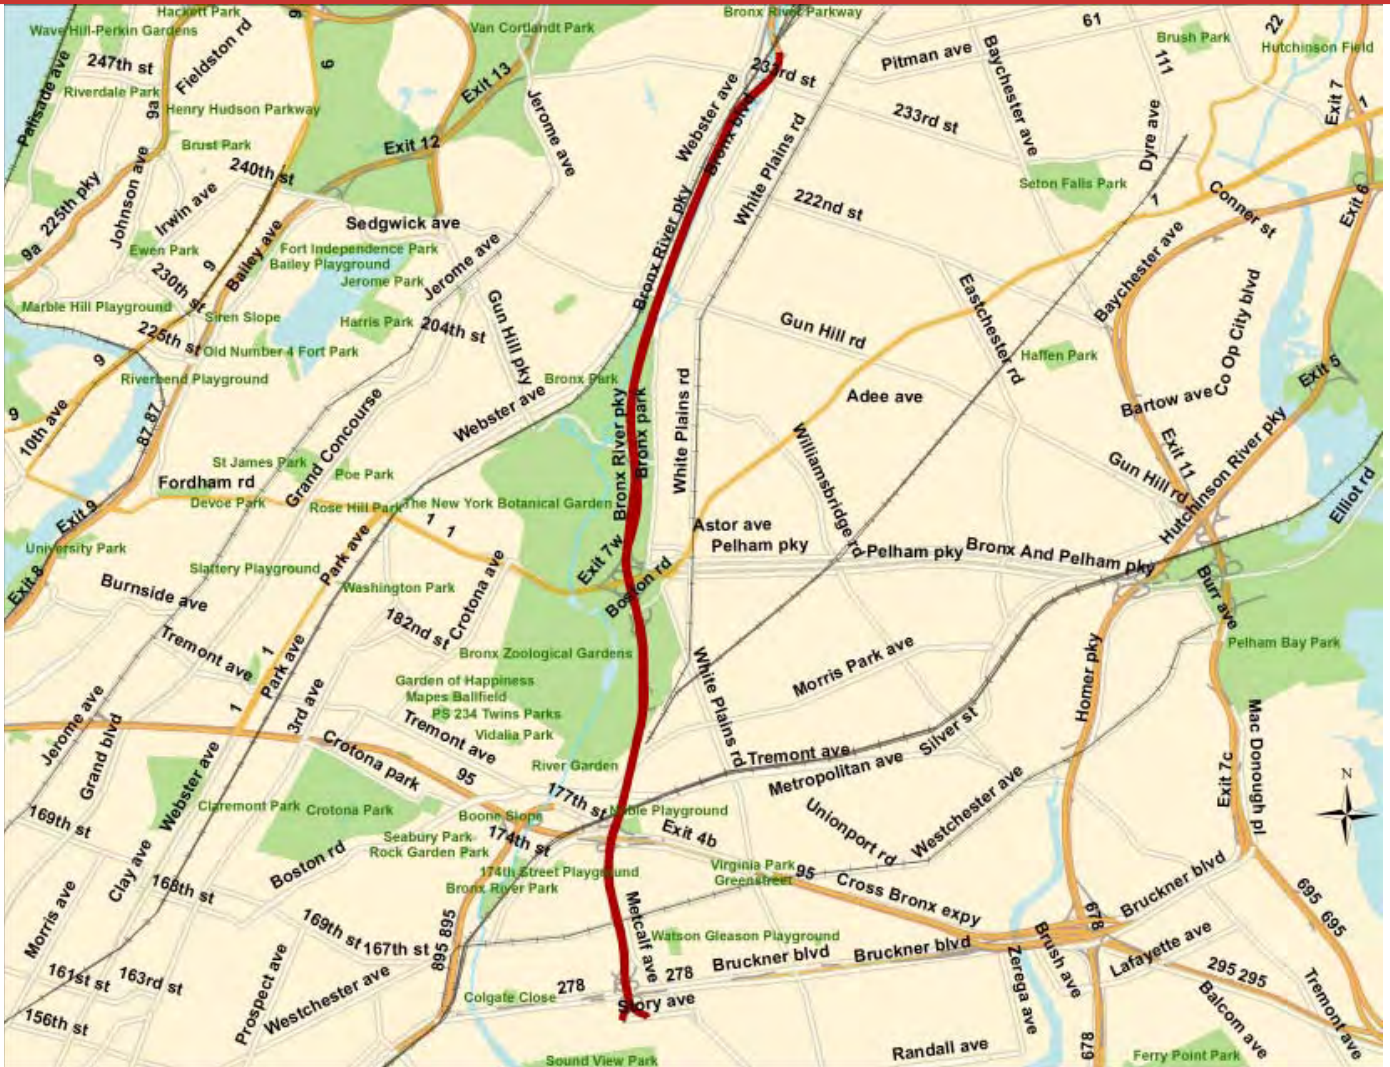

A-9

A-10

Hour/ Direction	Speed	
	West-bound	East-bound
6:00	23	16
7:00	15	13
8:00	12	11
9:00	16	12
10:00	19	12
11:00	12	12
12:00	12	12
13:00	12	12
14:00	10	10
15:00	9	13
16:00	10	14
17:00	7	8
18:00	11	10

BRONX

Boston Road [Bronx River Pkwy & Ropes Avenue]

A-12

Hour/Direction	Speed	
	North-bound	South-bound
6:00	19	19
7:00	18	21
8:00	17	23
9:00	17	23
10:00	17	18
11:00	15	19
12:00	18	17
13:00	18	18
14:00	17	16
15:00	20	15
16:00	17	15
17:00	18	15
18:00	20	15

Bronx River Parkway

Hour/Direction	Speed	
	North-bound	South-bound
6:00	50	55
7:00	47	17
8:00	49	24
9:00	53	50
10:00	57	53
11:00	56	57
12:00	55	59
13:00	55	59
14:00	53	58
15:00	55	57
16:00	46	57
17:00	41	50
18:00	37	52

BRONX

Interstate - I 95/Cross Bronx Expy

A-14

Hour/Direction	Speed	
	West-bound	East-bound
6:00	55	43
7:00	41	31
8:00	34	31
9:00	53	43
10:00	56	38
11:00	37	44
12:00	52	42
13:00	27	17
14:00	55	19
15:00	53	15
16:00	27	24
17:00	24	21
18:00	32	33