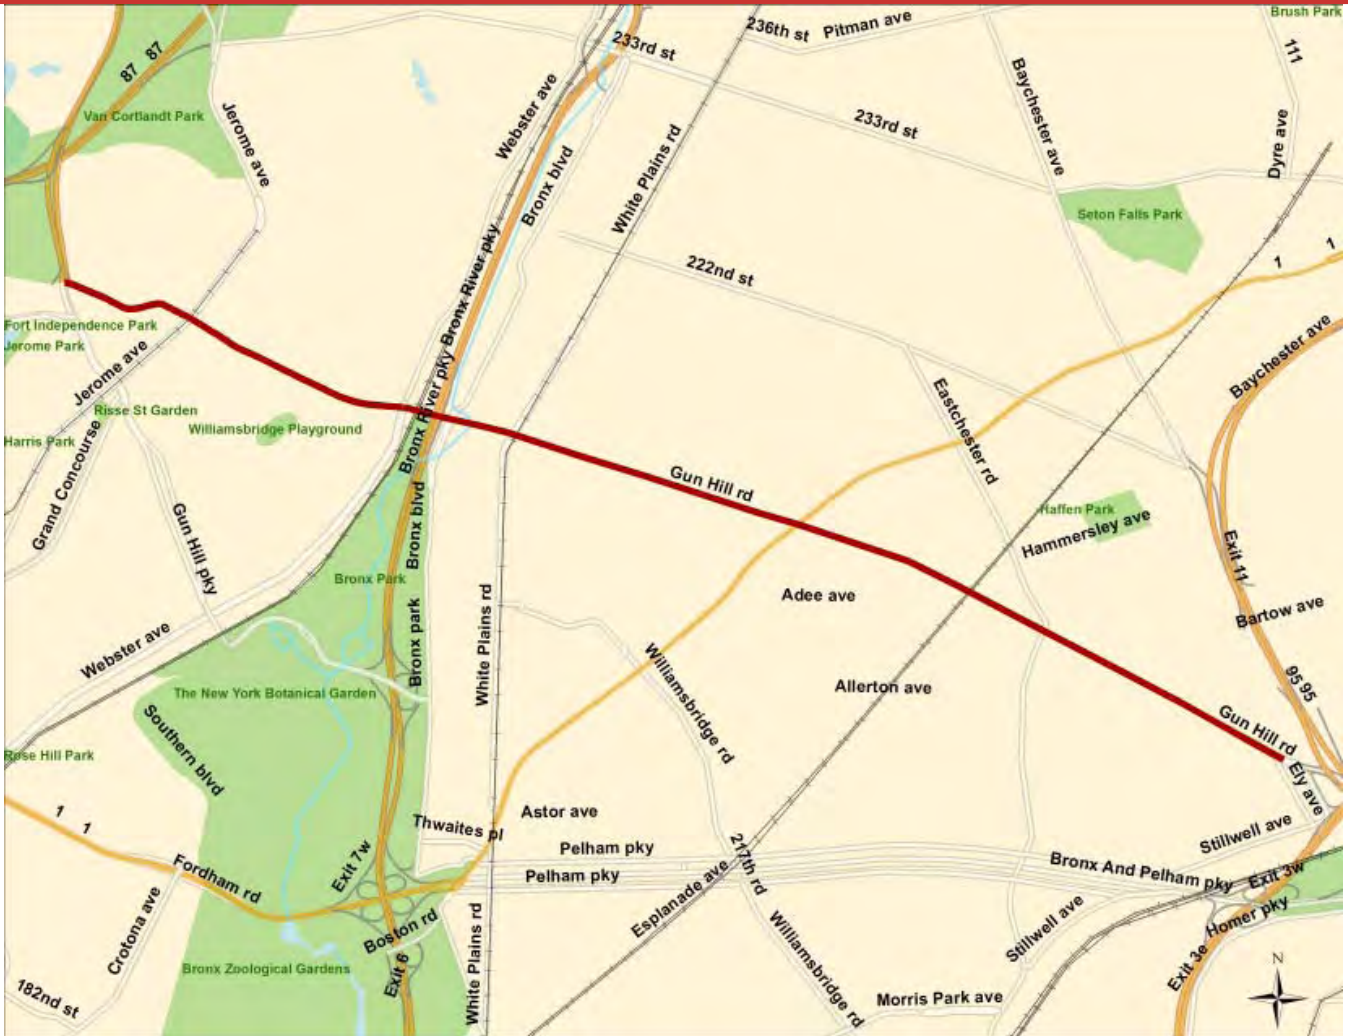

A-5

Grand Concourse

A-6

A-7

Hour/ Direction	Speed	
	West-bound	East-bound
6:00	13	10
7:00	15	9
8:00	12	10
9:00	10	11
10:00	13	14
11:00	15	13
12:00	12	14
13:00	12	8
14:00	12	13
15:00	12	10
16:00	8	10
17:00	2	11
18:00	10	5

A-8

Hour/Direction	Speed	
	North-bound	South-bound
6:00	14	20
7:00	15	16
8:00	12	12
9:00	15	16
10:00	13	19
11:00	17	22
12:00	13	17
13:00	14	19
14:00	12	18
15:00	13	16
16:00	12	15
17:00	9	12
18:00	10	16

BRONX

Boston Road [Bronx River Pkwy & Ropes Avenue]

A-12

Hour/Direction	Speed	
	North-bound	South-bound
6:00	19	19
7:00	18	21
8:00	17	23
9:00	17	23
10:00	17	18
11:00	15	19
12:00	18	17
13:00	18	18
14:00	17	16
15:00	20	15
16:00	17	15
17:00	18	15
18:00	20	15

Bruckner Boulevard

A-16

Hour/ Direction	Speed	
	West-bound	East-bound
6:00	27	23
7:00	23	20
8:00	19	17
9:00	25	16
10:00	16	19
11:00	21	19
12:00	20	16
13:00	15	18
14:00	6	23
15:00	16	21
16:00	18	23
17:00	17	20
18:00	8	24