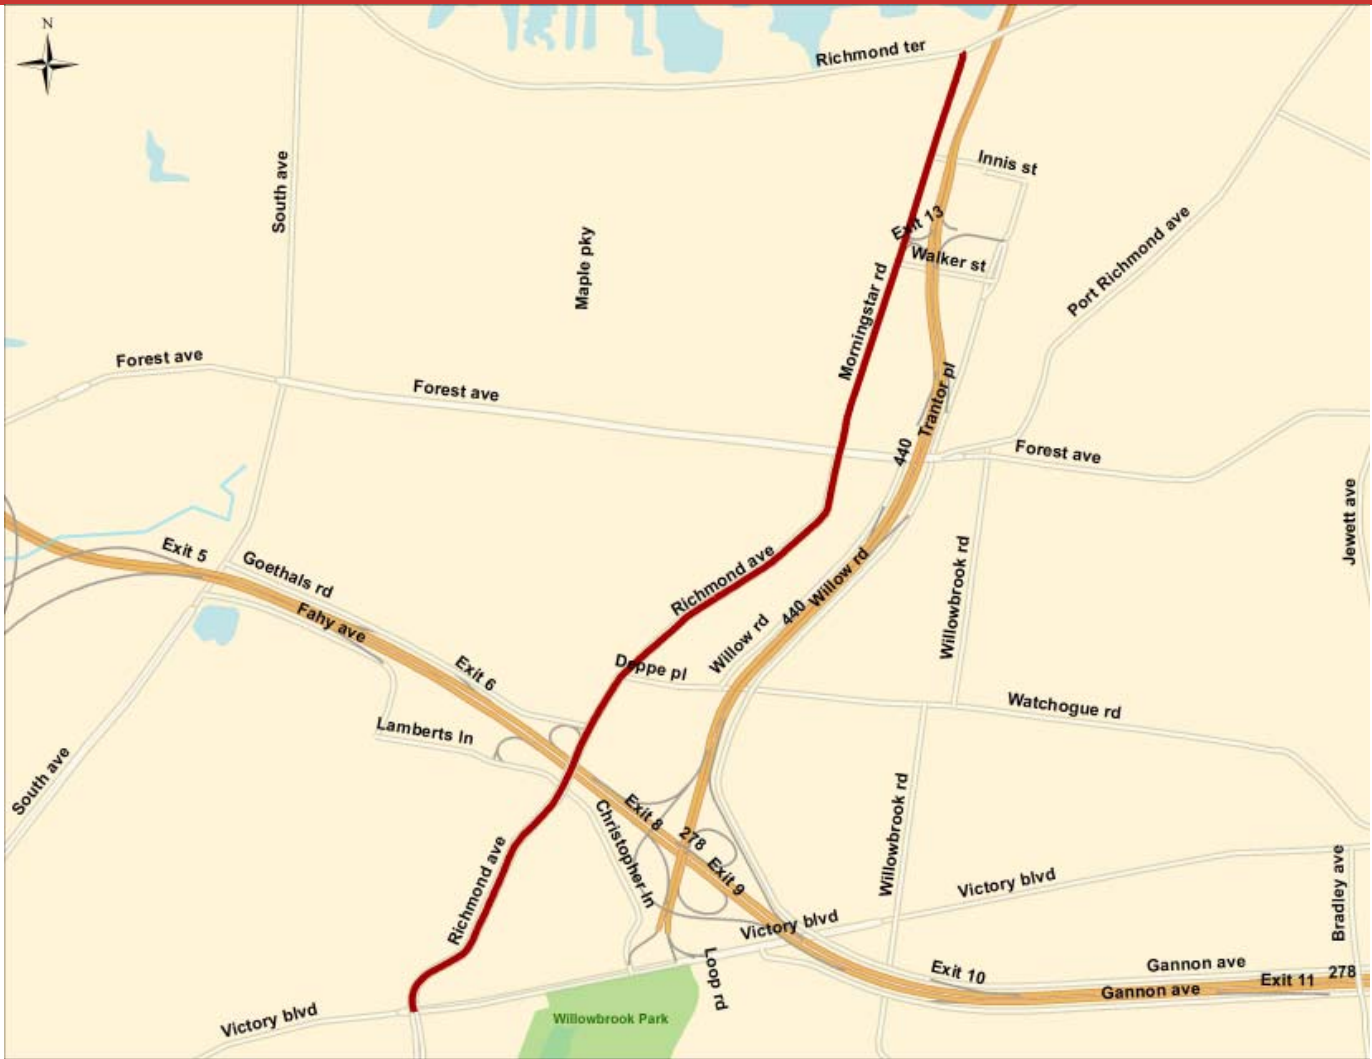

Richmond Avenue

E-6