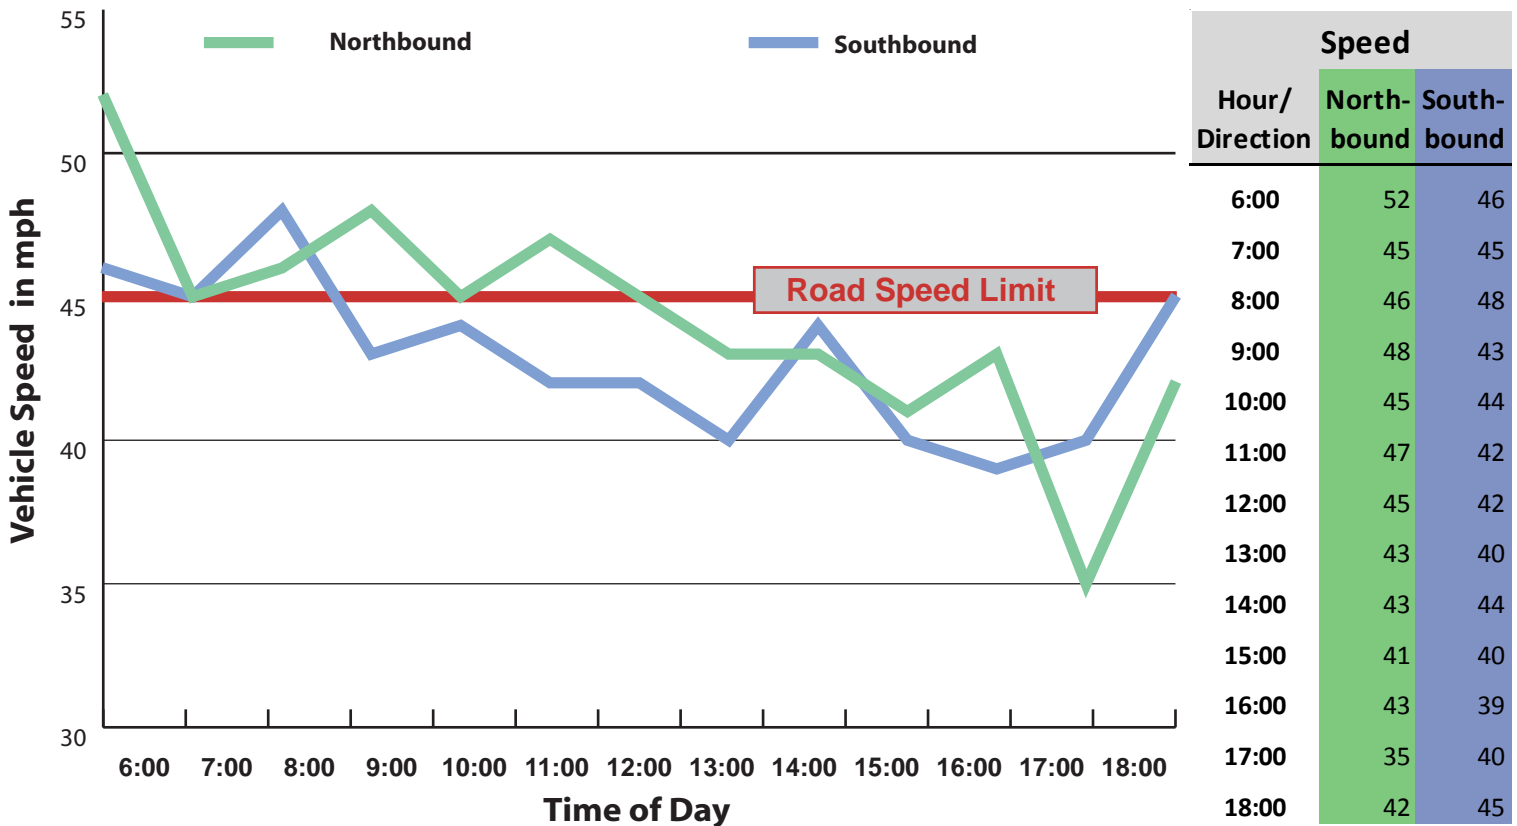

# Korean War Veterans Parkway

E-3

E-4

Hour/ Direction	Speed	
	West-bound	East-bound
6:00	11	16
7:00	12	16
8:00	9	13
9:00	11	17
10:00	7	11
11:00	15	18
12:00	11	9
13:00	9	11
14:00	16	14
15:00	15	11
16:00	15	12
17:00	18	9
18:00	11	14