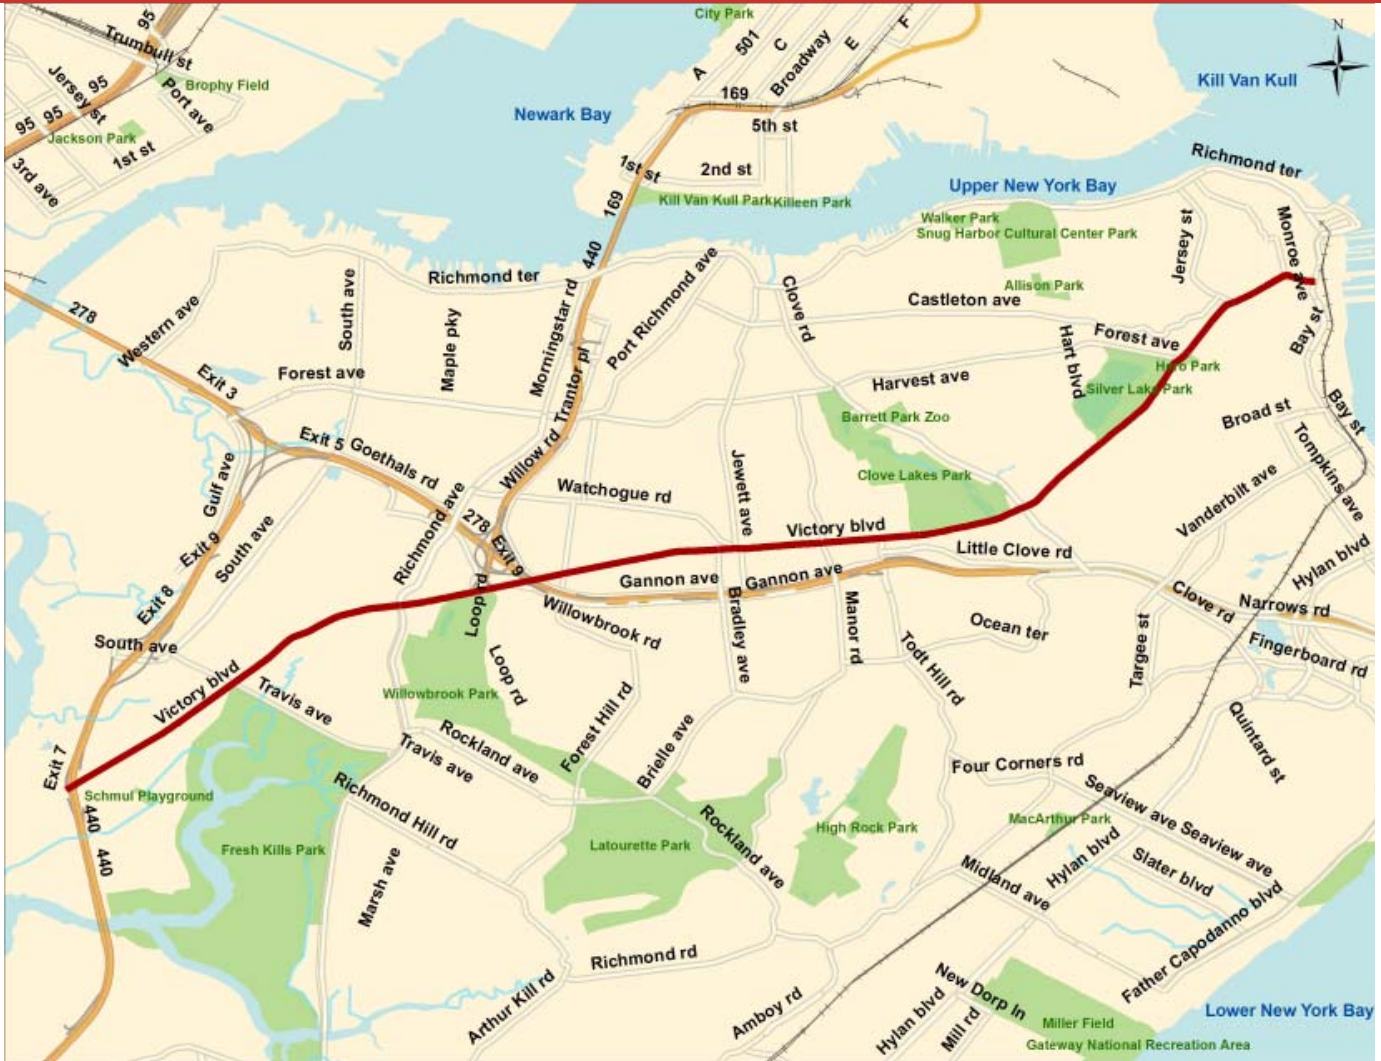

# Korean War Veterans Parkway

E-3

E-4

Hour/ Direction	Speed	
	West-bound	East-bound
6:00	11	16
7:00	12	16
8:00	9	13
9:00	11	17
10:00	7	11
11:00	15	18
12:00	11	9
13:00	9	11
14:00	16	14
15:00	15	11
16:00	15	12
17:00	18	9
18:00	11	14

## Victory Boulevard

E-5

# Richmond Avenue

E-6

# Route 440

E-7

*This page is intentionally left blank*