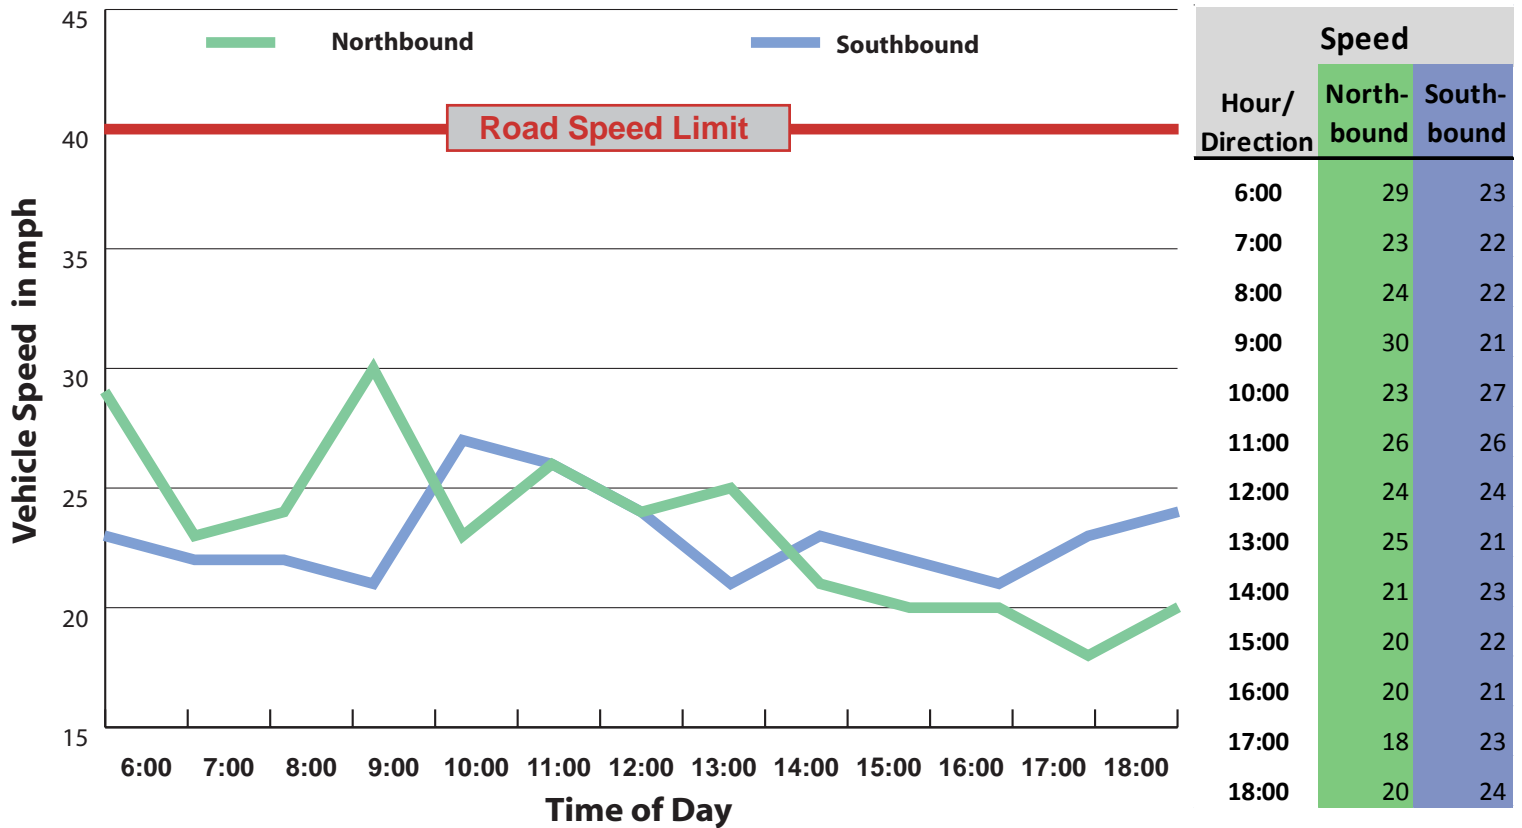

## Interstate - I 278

E-1

Hour/ Direction	Speed	
	West-bound	East-bound
6:00	46	30
7:00	44	20
8:00	44	30
9:00	35	27
10:00	42	20
11:00	38	29
12:00	47	43
13:00	45	37
14:00	40	36
15:00	37	36
16:00	28	32
17:00	36	31
18:00	45	33

# Korean War Veterans Parkway

E-3

E-4

Hour/ Direction	Speed	
	West-bound	East-bound
6:00	11	16
7:00	12	16
8:00	9	13
9:00	11	17
10:00	7	11
11:00	15	18
12:00	11	9
13:00	9	11
14:00	16	14
15:00	15	11
16:00	15	12
17:00	18	9
18:00	11	14