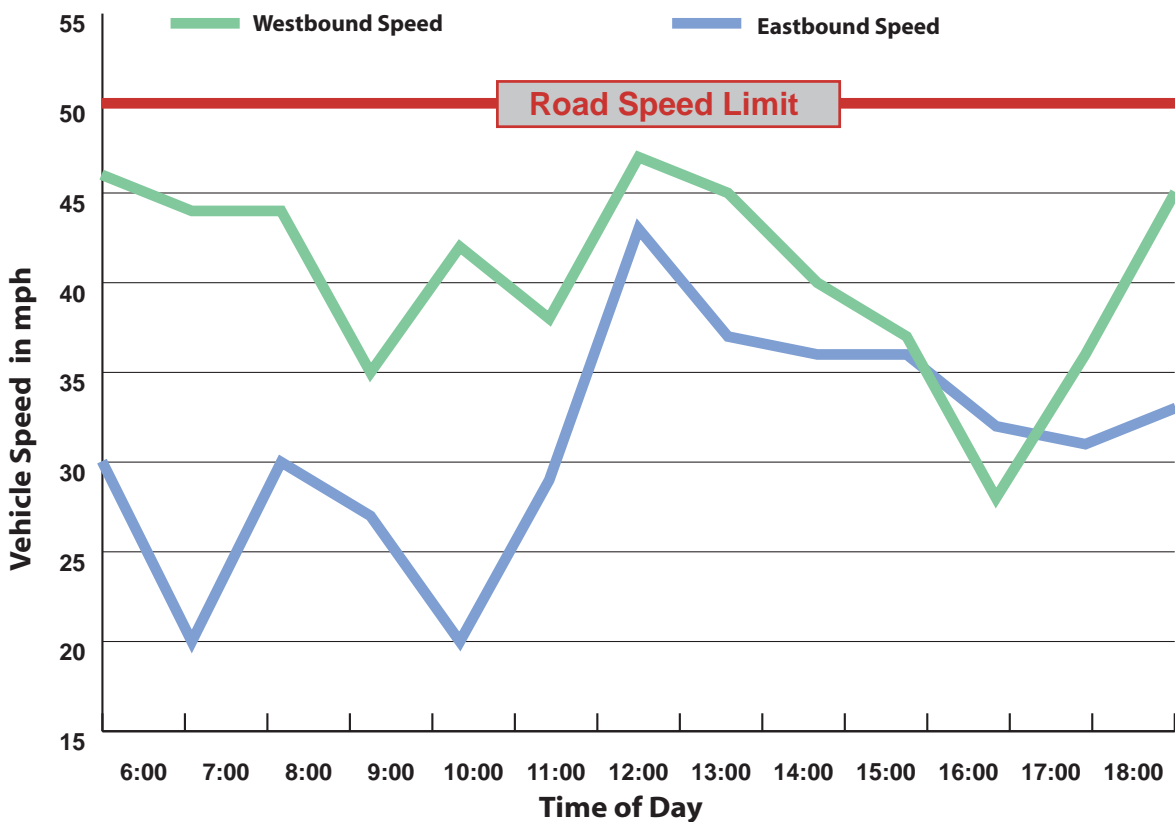

## Interstate - I 278

E-1

Hour/ Direction	Speed	
	West-bound	East-bound
6:00	46	30
7:00	44	20
8:00	44	30
9:00	35	27
10:00	42	20
11:00	38	29
12:00	47	43
13:00	45	37
14:00	40	36
15:00	37	36
16:00	28	32
17:00	36	31
18:00	45	33