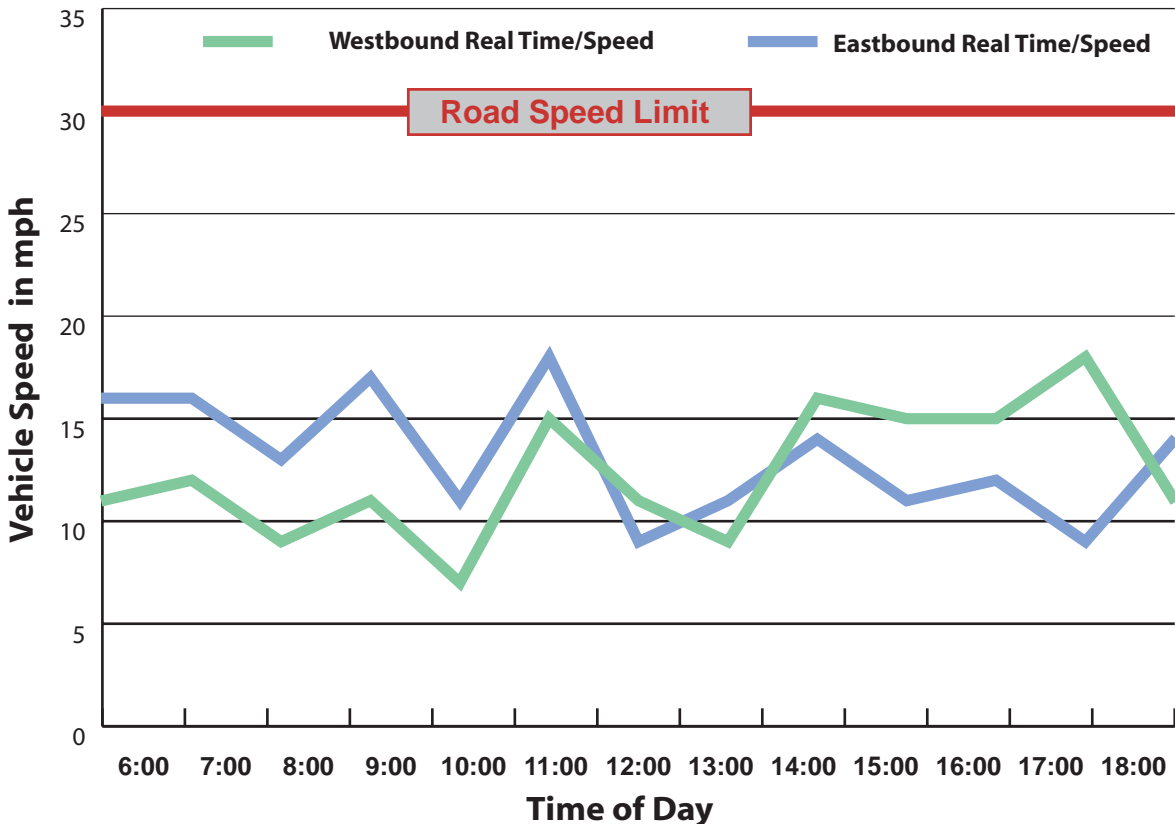

# Korean War Veterans Parkway

E-3

E-4

Hour/ Direction	Speed	
	West-bound	East-bound
6:00	11	16
7:00	12	16
8:00	9	13
9:00	11	17
10:00	7	11
11:00	15	18
12:00	11	9
13:00	9	11
14:00	16	14
15:00	15	11
16:00	15	12
17:00	18	9
18:00	11	14