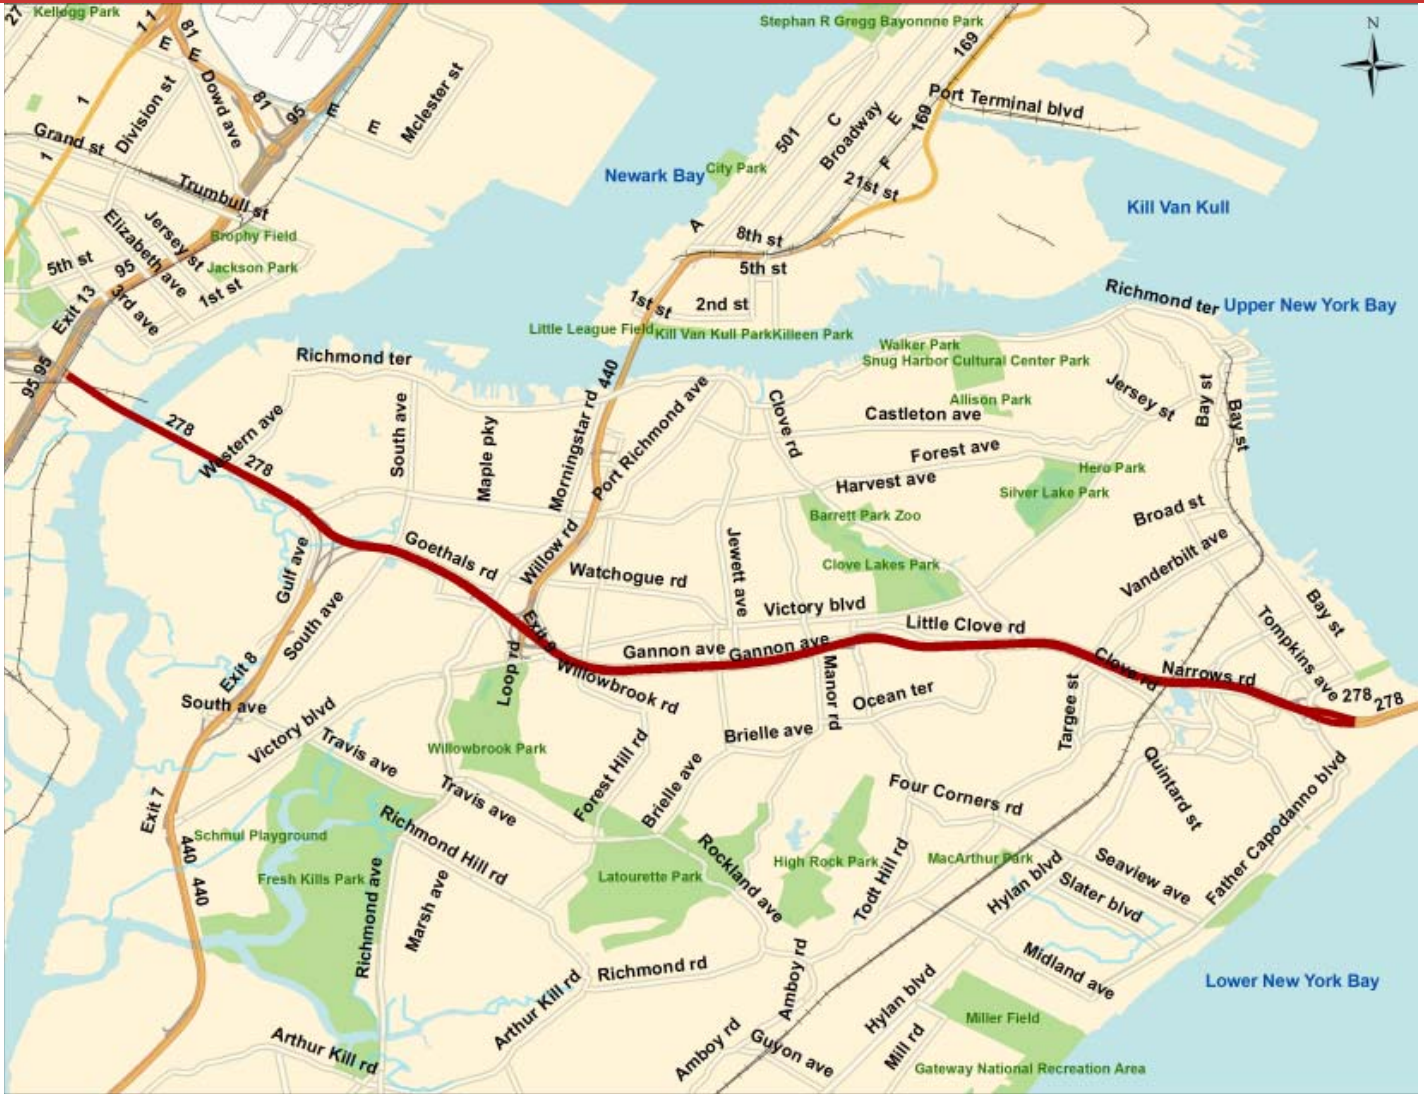

## Interstate - I 278

E-1

Hour/ Direction	Speed	
	West-bound	East-bound
6:00	46	30
7:00	44	20
8:00	44	30
9:00	35	27
10:00	42	20
11:00	38	29
12:00	47	43
13:00	45	37
14:00	40	36
15:00	37	36
16:00	28	32
17:00	36	31
18:00	45	33

# Korean War Veterans Parkway

E-3

E-4

Hour/ Direction	Speed	
	West-bound	East-bound
6:00	11	16
7:00	12	16
8:00	9	13
9:00	11	17
10:00	7	11
11:00	15	18
12:00	11	9
13:00	9	11
14:00	16	14
15:00	15	11
16:00	15	12
17:00	18	9
18:00	11	14

## Victory Boulevard

E-5

# Route 440

E-7

*This page is intentionally left blank*